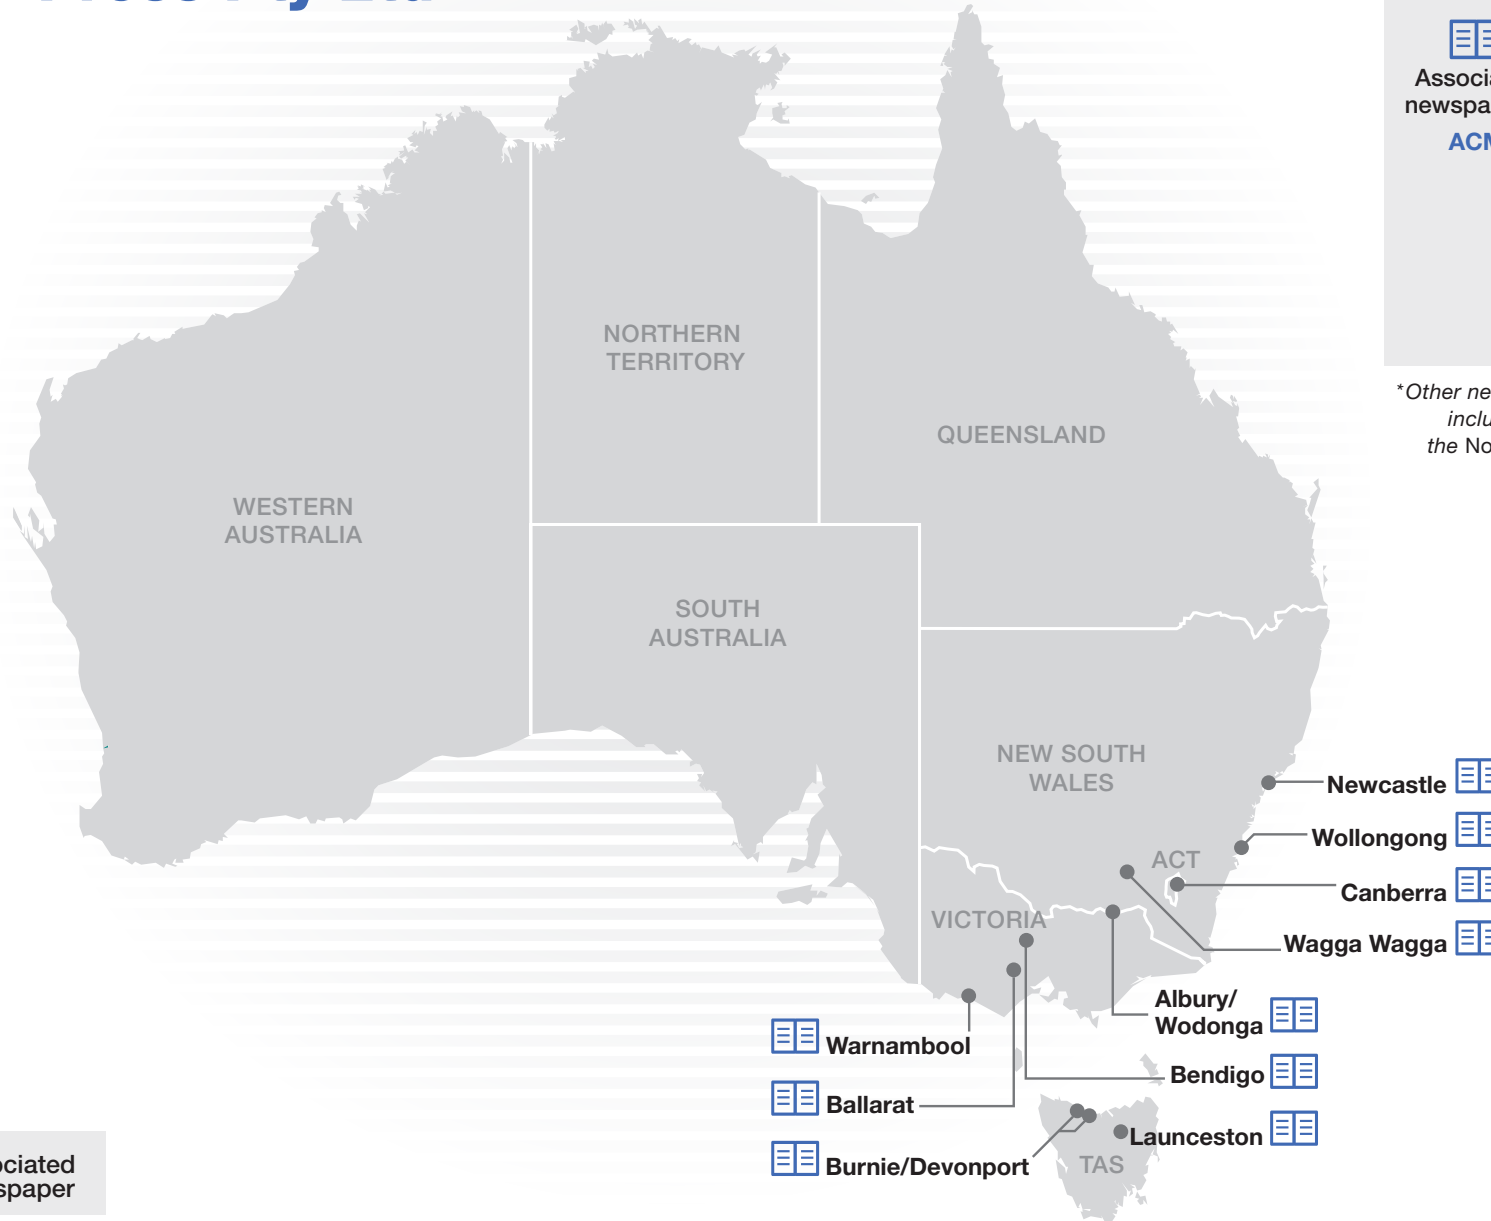

Media interests

Rural Press Pty Ltd

KEY

Associated newspaper

Controller	
Media operation	
Associated newspapers* ACM	<i>The Canberra Times</i>
	<i>Illawarra Mercury</i>
	<i>The Daily Advertiser</i>
	<i>The Newcastle Herald</i>
	<i>The Advocate</i>
	<i>The Examiner</i>
	<i>The Bendigo Advertiser</i>
	<i>The Border Mail</i>
	<i>The Courier</i>
	<i>The Warrnambool Standard</i>

*Other newspapers that are not 'associated newspapers' include the Central Western Daily, the Daily Liberal, the Northern Daily Leader and the Western Advocate.