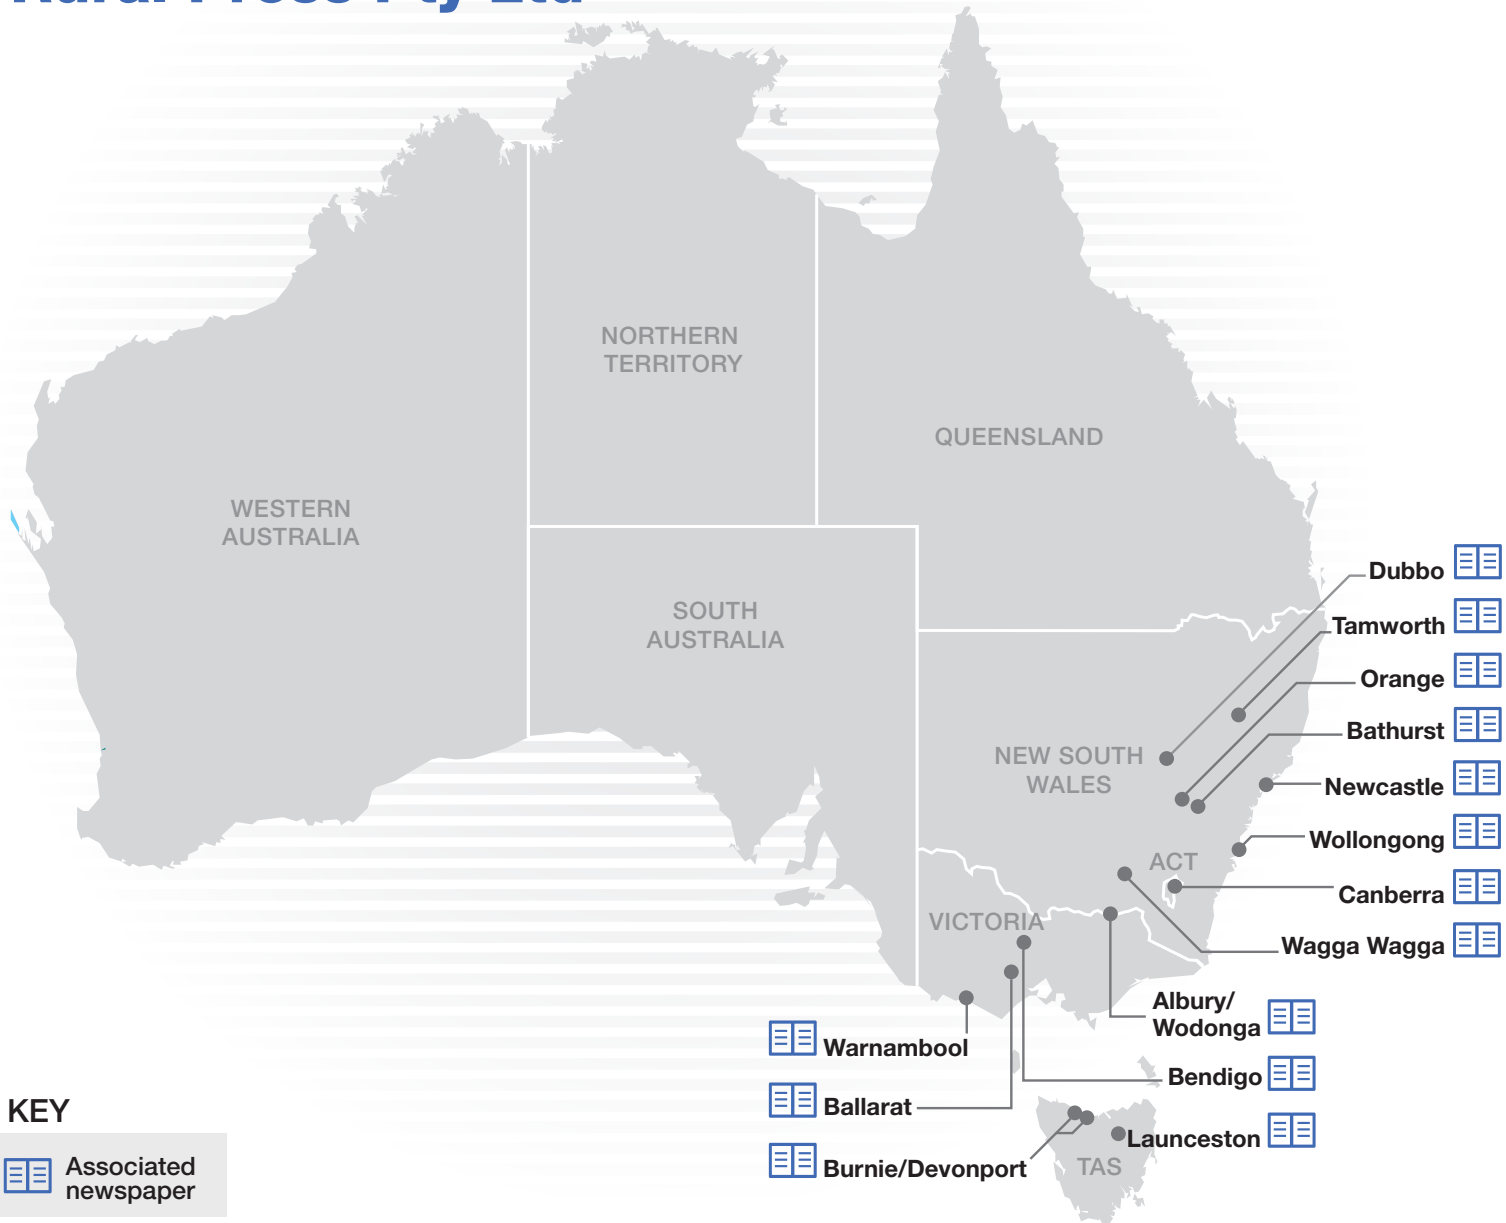

## Rural Press Pty Ltd

**KEY**

Associated newspaper

**Controller**

Media operation

Associated newspapers <b>ACM</b>	<i>The Canberra Times</i>
	<i>Central Western Daily</i>
	<i>Daily Liberal and Macquarie Advocate</i>
	<i>Illawarra Mercury</i>
	<i>The Daily Advertiser</i>
	<i>The Newcastle Herald</i>
	<i>The Northern Daily Leader</i>
	<i>Western Advocate</i>
	<i>The Advocate</i>
	<i>The Examiner</i>
	<i>The Bendigo Advertiser</i>
	<i>The Border Mail</i>
	<i>The Courier</i>
<i>The Warrnambool Standard</i>	