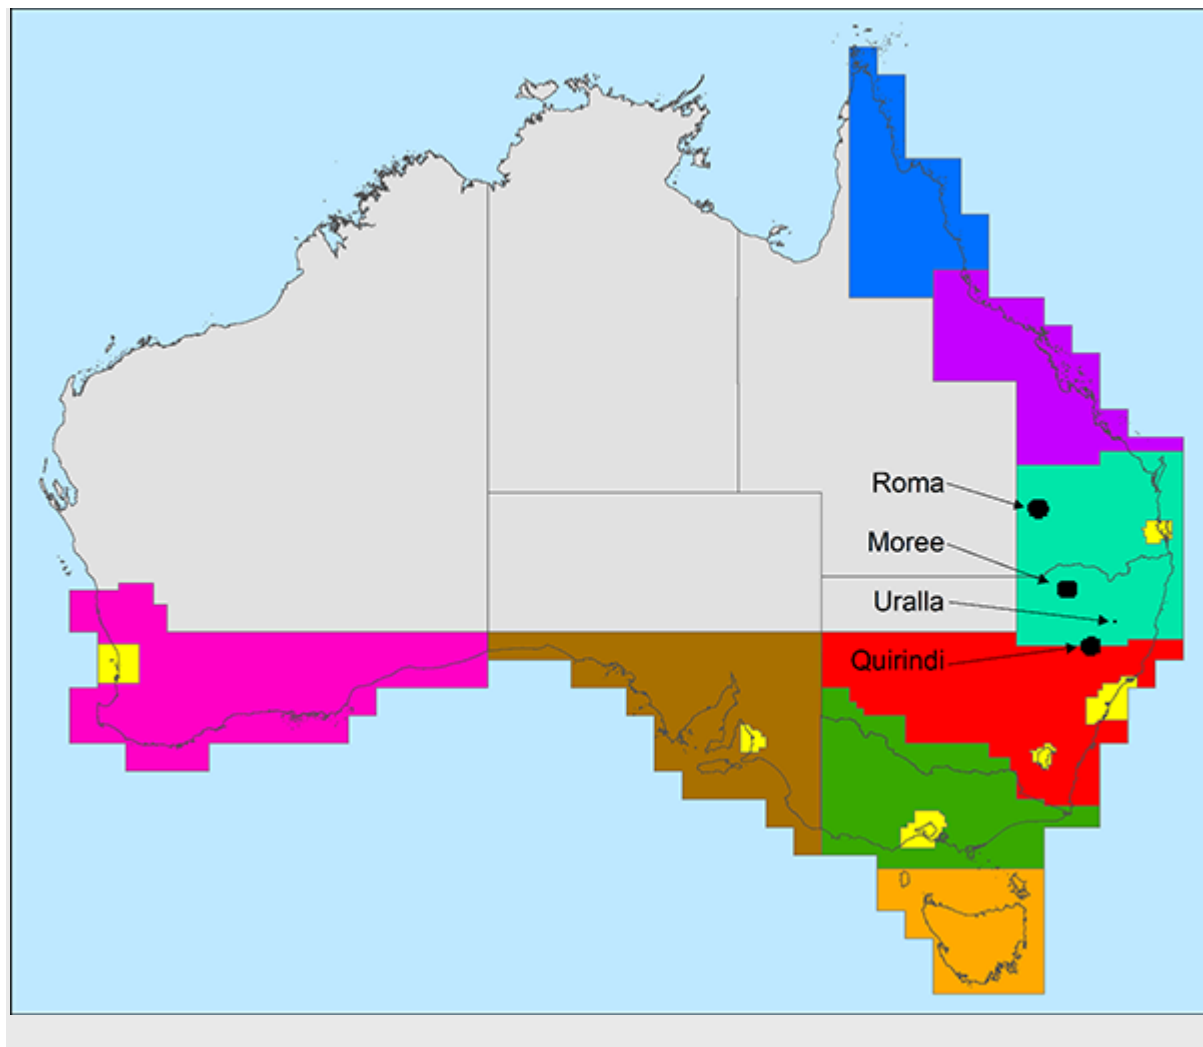

# Map of 3.6 GHz band geographic areas

The map below illustrates the auction regions:

KEY:		
Black	Exercised areas	Moree, NSW
		Quirindi, NSW
		Roma, Queensland
		Uralla, NSW
Yellow	Metro areas	Adelaide
		Brisbane
		Canberra
		Melbourne
		Sydney
		Perth
Blue	Regional areas	North Queensland
Purple		Central Queensland
Turquoise		Regional Northern NSW / Southern Queensland
Red		Regional Southern / Western NSW
Green		Regional Victoria
Orange		Tasmania
Brown		Regional South Australia
Pink		Regional Western Australia