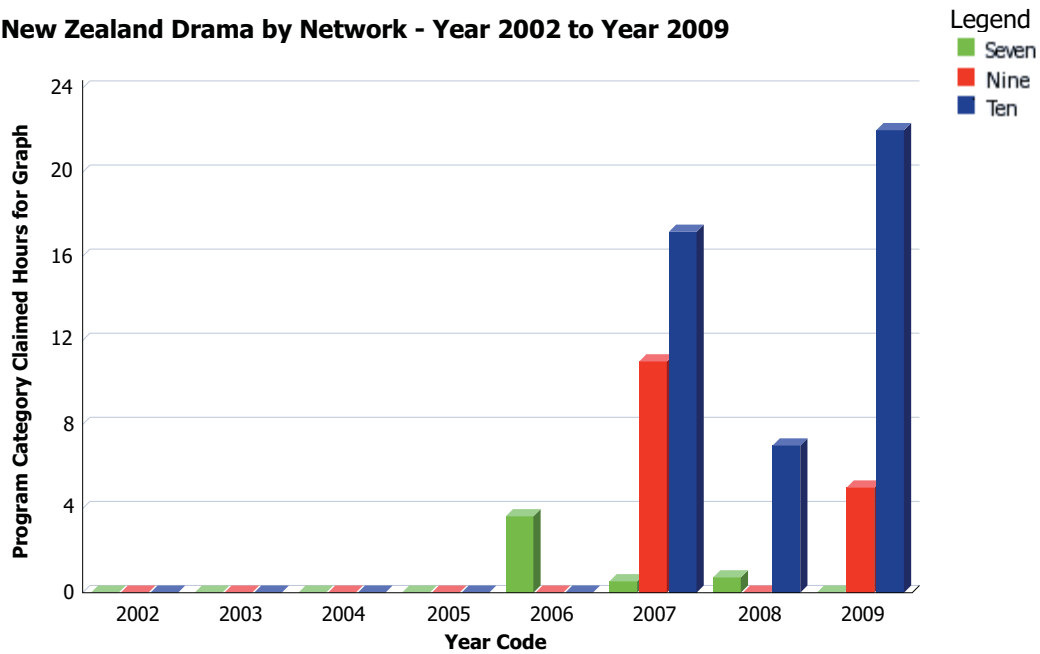

New Zealand Drama by Network - Year 2002 to Year 2009

Licensee	2002	2003	2004	2005	2006	2007	2008	2009
	Hours	Hours	Hours	Hours	Hours	Hours	Hours	Hours
Seven								
Average	0	0	0	0	3.63	0.54	0.73	0
Nine								
Average	0	0	0	0	0	11.00	0	5.00
Ten								
Average	0	0	0	0	0	17.17	7.00	22.00

Note: Any discrepancies in the totals are due to rounding.

New Zealand Drama by Network - Year 2002 to Year 2009

As a result of a High Court of Australia decision in 1998, the Australian Content Standard treats New Zealand programs equally with Australian programs for compliance with the standard.