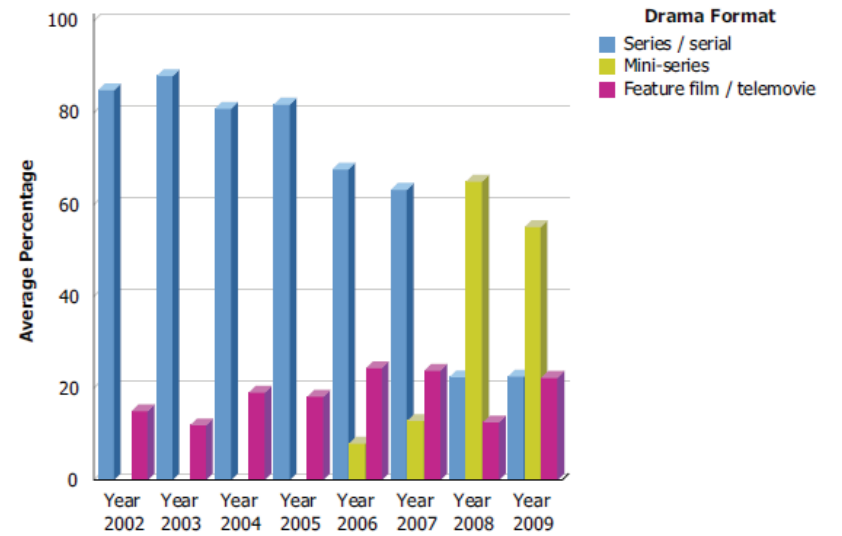

### First Release Australian Drama Composition by Network - Year 2002 to Year 2009

	Year 2006					Year 2007					Year 2008					Year 2009						
	Series / serial		Mini-series		Feature film / telemovie	Series / serial		Mini-series		Feature film / telemovie	Series / serial		Mini-series		Feature film / telemovie	Series / serial		Mini-series		Feature film / telemovie		
	Hours	%	Hours	%	Hours	%	Hours	%	Hours	%	Hours	%	Hours	%	Hours	%	Hours	%	Hours	%	Hours	%
Seven																						
<b>Average</b>	<b>176.46</b>	<b>95.05%</b>	<b>0</b>	<b>0.00</b>	<b>9.19</b>	<b>4.95%</b>	<b>174.20</b>	<b>98.93%</b>	<b>0</b>	<b>0.00</b>	<b>1.88</b>	<b>1.07%</b>	<b>171.80</b>	<b>99.58%</b>	<b>0</b>	<b>0.00</b>	<b>1.82</b>	<b>1.04%</b>	<b>220.31</b>	<b>100.00%</b>	<b>0</b>	<b>0.00</b>
Nine																						
<b>Average</b>	<b>59.58</b>	<b>67.67%</b>	<b>7.00</b>	<b>7.95%</b>	<b>21.47</b>	<b>24.38%</b>	<b>63.77</b>	<b>63.26%</b>	<b>13.00</b>	<b>12.90%</b>	<b>24.03</b>	<b>23.84%</b>	<b>17.00</b>	<b>22.41%</b>	<b>49.44</b>	<b>65.05%</b>	<b>9.47</b>	<b>12.55%</b>	<b>18.00</b>	<b>22.56%</b>	<b>44.00</b>	<b>55.15%</b>
Ten																						
<b>Average</b>	<b>170.17</b>	<b>90.47%</b>	<b>6.00</b>	<b>3.19%</b>	<b>11.92</b>	<b>6.34%</b>	<b>158.92</b>	<b>94.78%</b>	<b>1.67</b>	<b>0.99%</b>	<b>7.08</b>	<b>4.22%</b>	<b>144.92</b>	<b>85.12%</b>	<b>13.00</b>	<b>7.64%</b>	<b>12.33</b>	<b>7.24%</b>	<b>179.40</b>	<b>98.81%</b>	<b>0</b>	<b>0.00</b>

Note: Any discrepancies in the totals are due to rounding.

Seven Network drama genres - Year 2002 to Year 2009

Nine Network drama genres - Year 2002 to Year 2009

Ten Network drama genres - Year 2002 to Year 2009