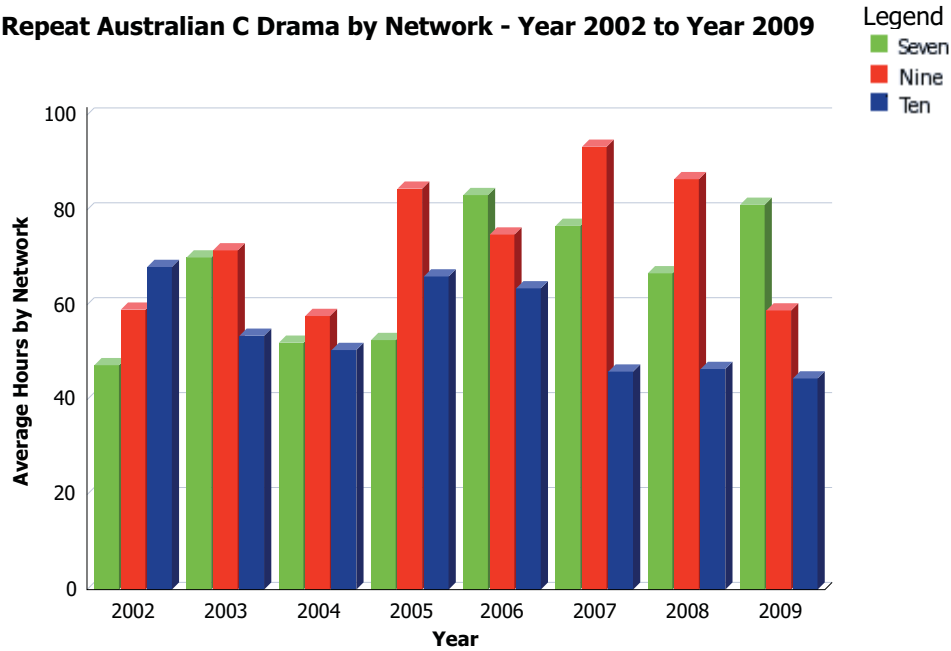

Repeat Australian C Drama - Year 2002 by Network to Year 2009

	2002	2003	2004	2005	2006	2007	2008	2009
	8	8	8	8	8	8	8	8
	Annual hours	Annual hours	Annual hours	Annual hours	Annual hours	Annual hours	Annual hours	Annual hours
Seven								
Average	47.30	70.00	52.03	52.60	83.15	76.67	66.67	81.10
Nine								
Average	59.00	71.50	57.67	84.50	74.83	93.33	86.50	58.83
Ten								
Average	68.00	53.50	50.50	66.00	63.50	45.95	46.50	44.50

Note: Any discrepancies in the totals are due to rounding.

Repeat Australian C Drama by Network - Year 2002 to Year 2009