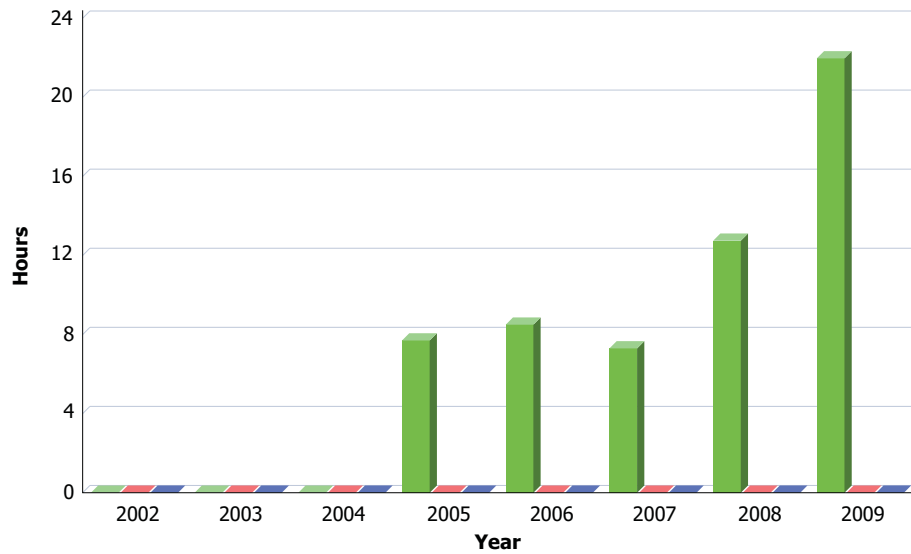

New Zealand Documentaries by Network - Year 2002 to Year 2009

Licensee	2002	2003	2004	2005	2006	2007	2008	2009
	Annual hours	Annual hours	Annual hours	Annual hours	Annual hours	Annual hours	Annual hours	Annual hours
Seven								
Average	0.00	0.00	0.00	7.70	8.50	7.30	12.75	21.97
Nine								
Average	0.00	0.00	0.00	0.00	0.00	0.00	0.00	0.00
Ten								
Average	0.00	0.00	0.00	0.00	0.00	0.00	0.00	0.00

Note: Any discrepancies in the totals are due to rounding.

New Zealand Documentaries by Network - Year 2002 to Year 2009

Legend
■ Seven
■ Nine
■ Ten

As a result of a High Court of Australia decision in 1998, the Australian Content Standard treats New Zealand programs equally with Australian programs for compliance with the standard.