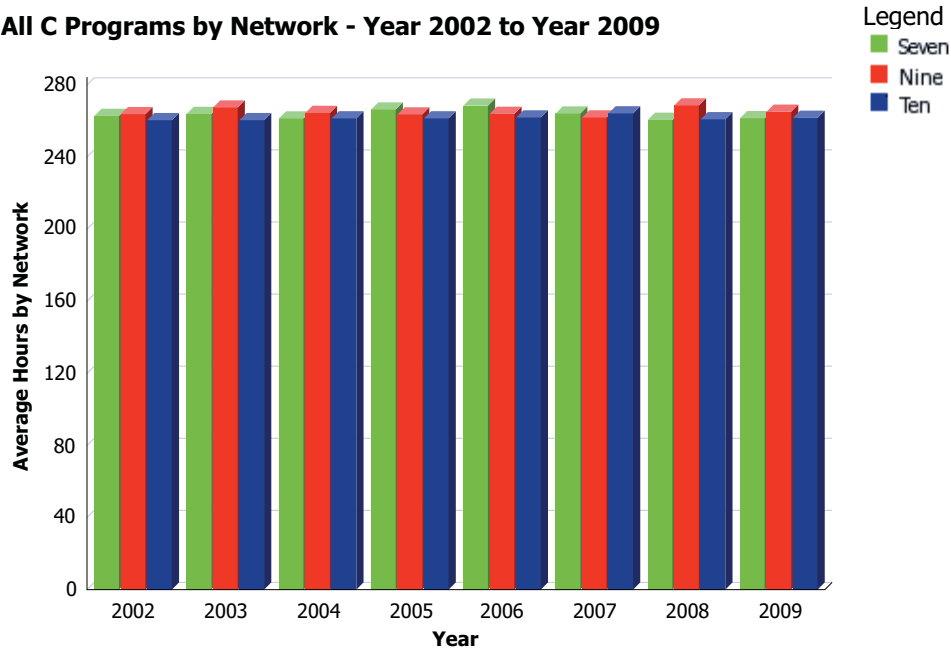

All C Programs - Year 2002 by Network to Year 2009

	2002	2003	2004	2005	2006	2007	2008	2009
	260	260	260	260	260	260	260	260
	Annual hours	Annual hours	Annual hours	Annual hours	Annual hours	Annual hours	Annual hours	Annual hours
Seven								
Average	262.88	263.95	261.43	266.40	268.55	264.17	260.67	261.60
Nine								
Average	263.83	267.50	264.50	263.67	264.00	262.00	268.67	265.17
Ten								
Average	260.50	260.50	261.50	261.50	262.00	264.27	261.00	261.80

Note: Any discrepancies in the totals are due to rounding.

All C Programs by Network - Year 2002 to Year 2009