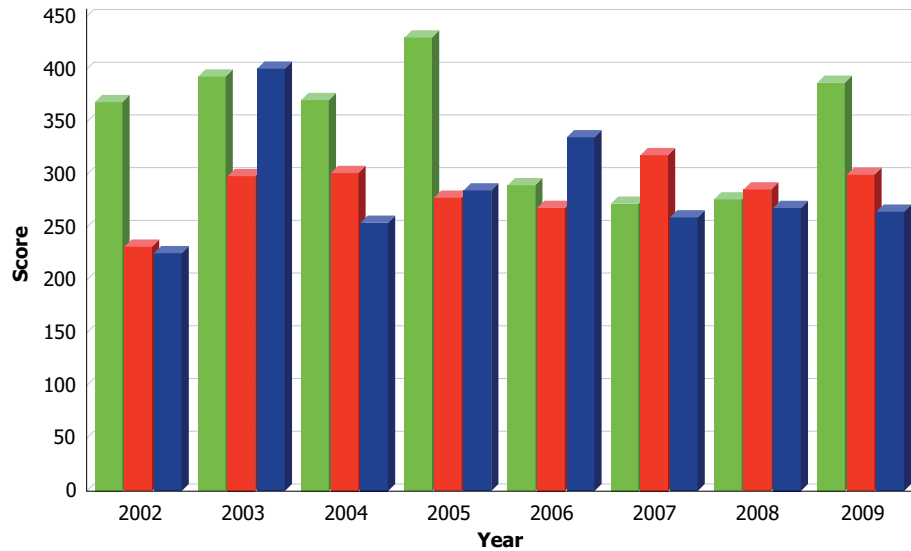

First Release Australian Drama Scores by Network - Year 2002 to Year 2009

	Year 2002 - Year 2004				Year 2005 - Year 2007				Year 2008 - Year 2010		
	2002	2003	2004	Year 2002 - Year 2004	2005	2006	2007	Year 2005 - Year 2007	2008	2009	Year 2008 - Year 2010
	225	250	250	830	250	250	250	860	250	250	860
	Annual score	Annual score	Annual score	3 Year score	Annual score	Annual score	Annual score	3 Year score	Annual score	Annual score	3 Year score
Seven											
Average	369.00	393.20	370.90	1,133.10	430.27	290.16	272.59	993.03	276.71	387.32	664.03
Nine											
Average	231.87	298.80	301.76	832.42	278.30	268.65	318.70	865.65	286.17	300.16	586.32
Ten											
Average	225.70	400.68	254.57	880.95	285.23	335.63	259.67	880.53	268.58	265.07	533.65

Note: Any discrepancies in the totals are due to rounding.

First Release Australian Drama Scores by Network - Year 2002 to Year 2009

Legend
■ Seven
■ Nine
■ Ten