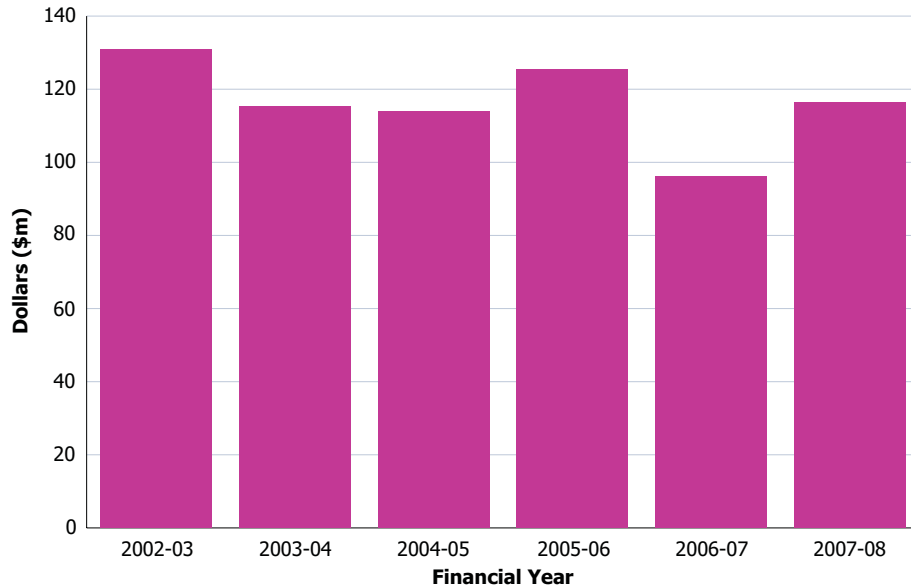

Expenditure on Australian Drama by Commercial Television Licensees - Year 2002 to Year 2009

Origin of programming	2002-03	2003-04	2004-05	2005-06	2006-07	2007-08
	$m	$m	$m	$m	$m	$m
Australian Drama	130.8	115.4	113.8	125.3	96.2	116.3

Australian drama expenditure

The *Broadcasting Financial Results* (the BFR data) for commercial television licensees is derived directly from the financial information provided by licensees in form ACMA B18 from 2001-2002 to 2005-2006. The figures are not verified by ACMA and appear as reported. While the relevant ACMA forms determine the data to be included in the BFR data, ACMA does not stipulate accounting standards to licensees. Therefore, there may be differences in accounting practices between licensees in any one year and differences in accounting practices by the same licensee from year to year.