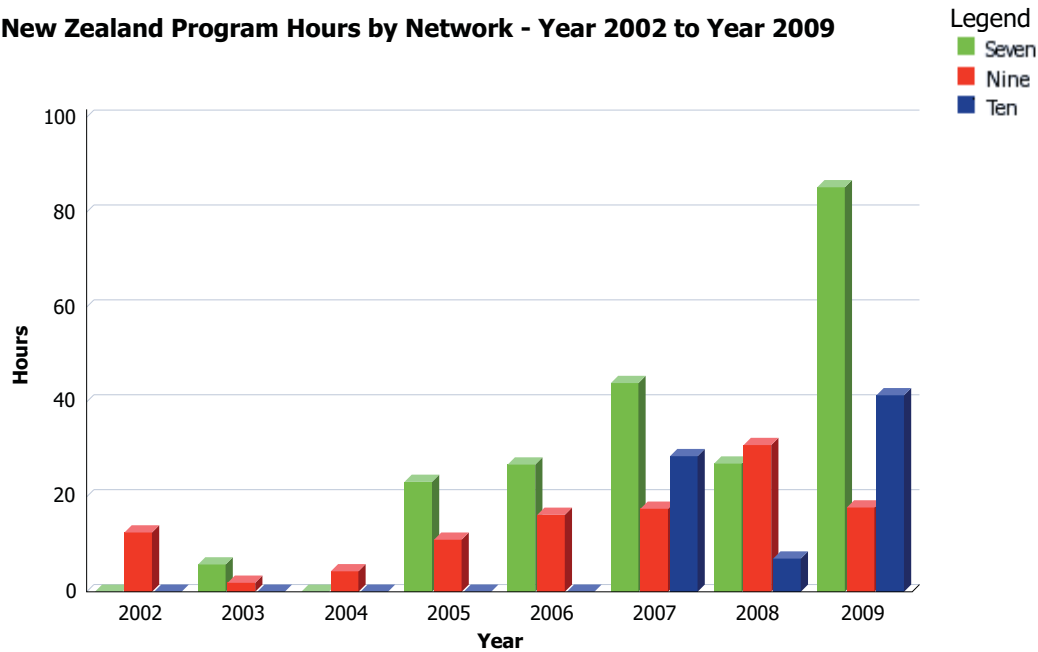

New Zealand Programs by Network - Year 2002 to Year 2009

Licensee	2002		2003		2004		2005		2006		2007	
	Hours	Proportion of programs 6am - midnight	Hours	Proportion of programs 6am - midnight	Hours	Proportion of programs 6am - midnight	Hours	Proportion of programs 6am - midnight	Hours	Proportion of programs 6am - midnight	Hours	Proportion of programs 6am - midnight
Seven												
Average	0	0	5.76	0.09%	0	0	23.17	0.35%	26.81	0.41%	44.00	0.67%
Nine												
Average	12.50	0.19%	1.90	0.03%	4.32	0.07%	10.98	0.17%	16.22	0.25%	17.50	0.27%
Ten												
Average	0	0	0	0	0	0	0	0	0	0	28.58	0.43%

Note: Any discrepancies in the totals are due to rounding.

New Zealand Program Hours by Network - Year 2002 to Year 2009

As a result of a High Court of Australia decision in 1998, the Australian Content Standard treats New Zealand programs equally with Australian programs for compliance with the standard.