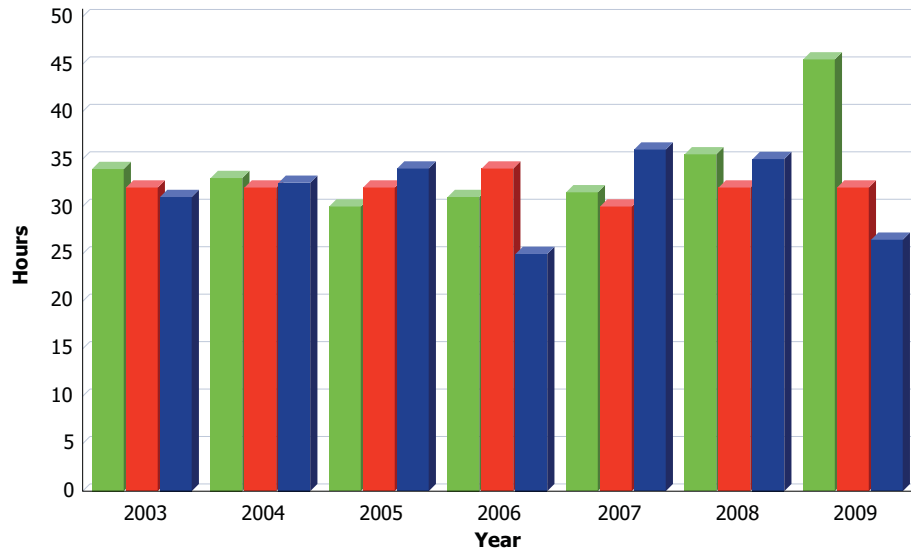

First Release Australian Children's Drama by Network - Year 2002 to Year 2009

	Year 2003 - Year 2005				Year 2006 - Year 2008				Year 2009 - Year 2011	
	2003	2004	2005	Year 2003 - Year 2005	2006	2007	2008	Year 2006 - Year 2008	2009	Year 2009 - Year 2011
	25	25	25	96	25	25	25	96	25	96
	Annual hours	Annual hours	Annual hours	3 Year hours	Annual hours	Annual hours	Annual hours	3 Year hours	Annual hours	3 Year hours
Seven										
Average	33.95	33.00	30.00	96.95	31.00	31.50	35.50	98.00	45.50	45.50
Nine										
Average	32.00	32.00	32.00	96.00	34.00	30.00	32.00	96.00	32.00	32.00
Ten										
Average	31.00	32.50	34.00	97.50	25.00	36.00	35.00	96.00	26.50	26.50

Note: Any discrepancies in the totals are due to rounding.

First Release Australian Children's Drama by Network - Year 2002 to Year 2009

Legend
■ Seven
■ Nine
■ Ten