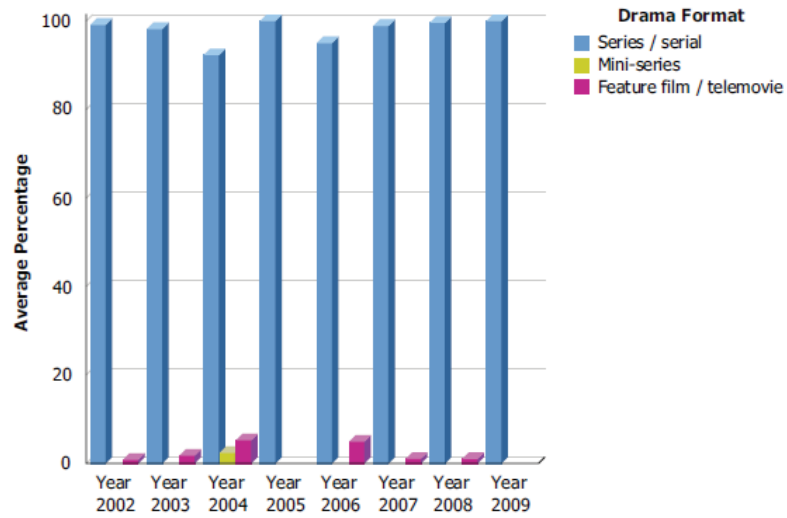

Seven Network drama genres - Year 2002 to Year 2009