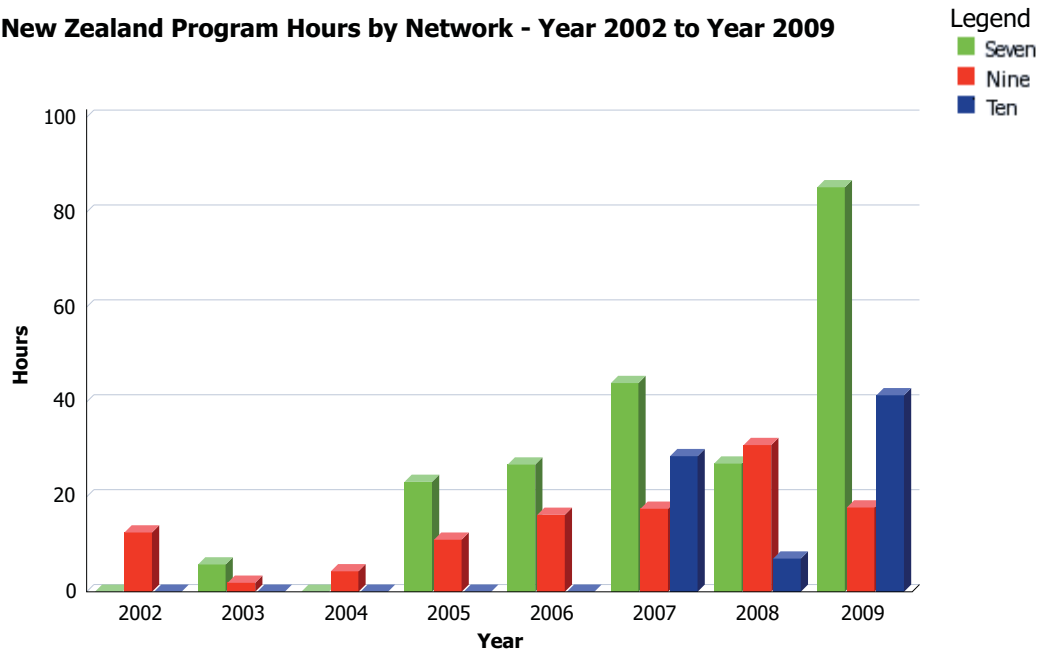

New Zealand Programs by Network - Year 2002 to Year 2009

Licensee	2008		2009	
	Hours	Proportion of programs 6am - midnight	Hours	Proportion of programs 6am - midnight
Seven				
Average	27.02	0.41%	85.26	1.29%
Nine				
Average	30.93	0.47%	17.77	0.27%
Ten				
Average	7.00	0.11%	41.42	0.63%

Note: Any discrepancies in the totals are due to rounding.

New Zealand Program Hours by Network - Year 2002 to Year 2009

As a result of a High Court of Australia decision in 1998, the Australian Content Standard treats New Zealand programs equally with Australian programs for compliance with the standard.