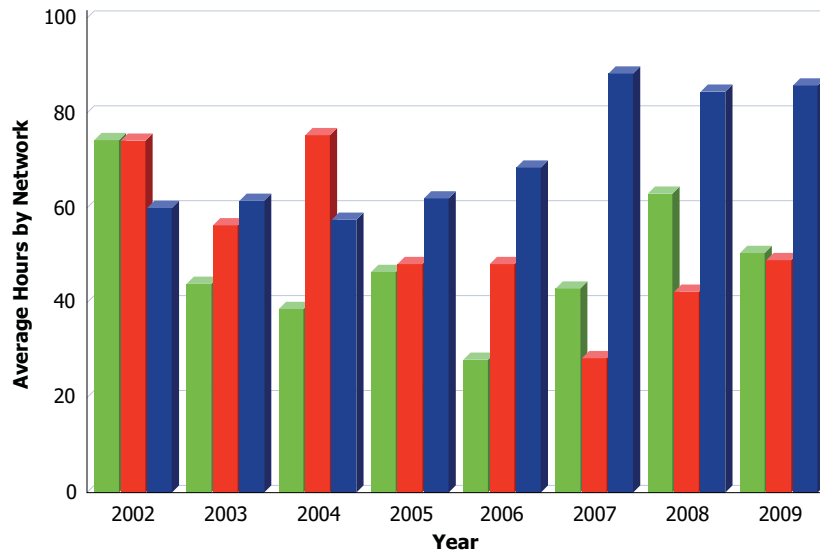

Repeat Australian C Non-Drama - Year 2002 by Network to Year 2009

	2002	2003	2004	2005	2006	2007	2008	2009
	-	-	-	-	-	-	-	-
	Annual Hours	Annual Hours	Annual Hours	Annual Hours	Annual Hours	Annual Hours	Annual Hours	Annual Hours
Seven								
Average	74.30	44.00	38.70	46.50	28.00	43.00	63.00	50.50
Nine								
Average	74.17	56.33	75.33	48.17	48.17	28.33	42.33	49.00
Ten								
Average	60.00	61.50	57.50	62.00	68.50	88.32	84.50	85.80

Note: Any discrepancies in the totals are due to rounding.

Repeat Australian C Non-Drama by Network - Year 2002 to Year 2009

Legend
■ Seven
■ Nine
■ Ten