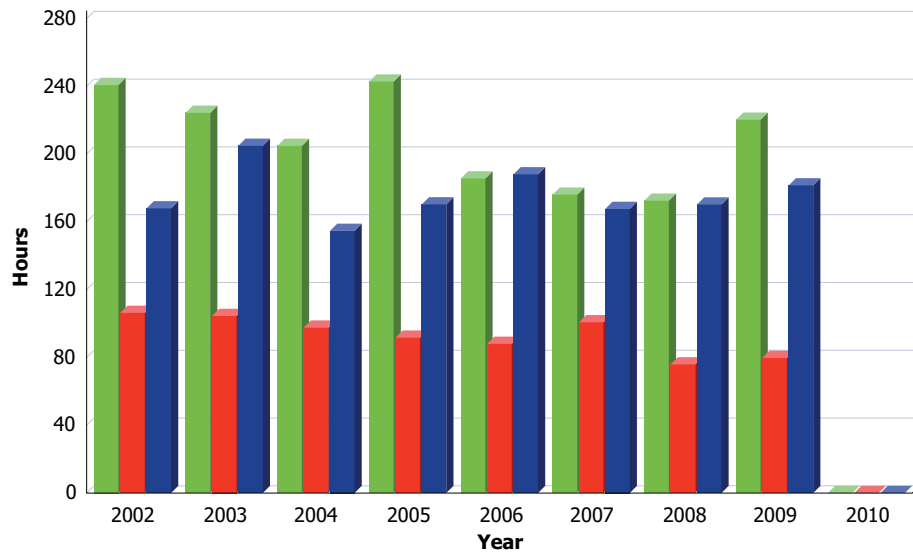

Legend
■ Seven
■ Nine
■ Ten