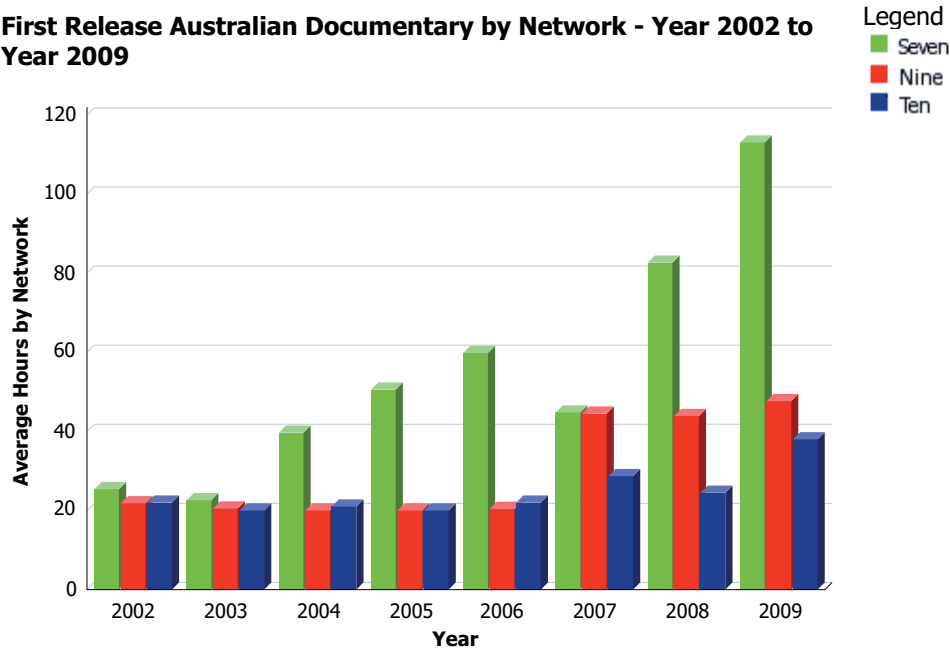

First Release Australian Documentary - Year 2002 by Network to Year 2009

	2002	2003	2004	2005	2006	2007	2008	2009
	20	20	20	20	20	20	20	20
	Annual hours	Annual hours	Annual hours	Annual hours	Annual hours	Annual hours	Annual hours	Annual hours
Seven								
Average	25.40	22.60	39.68	50.57	59.86	44.79	82.69	113.07
Nine								
Average	21.83	20.50	20.00	20.00	20.42	44.50	43.88	47.67
Ten								
Average	22.00	20.00	21.00	20.00	22.00	28.70	24.50	38.00

Note: Any discrepancies in the totals are due to rounding.

First Release Australian Documentary by Network - Year 2002 to Year 2009