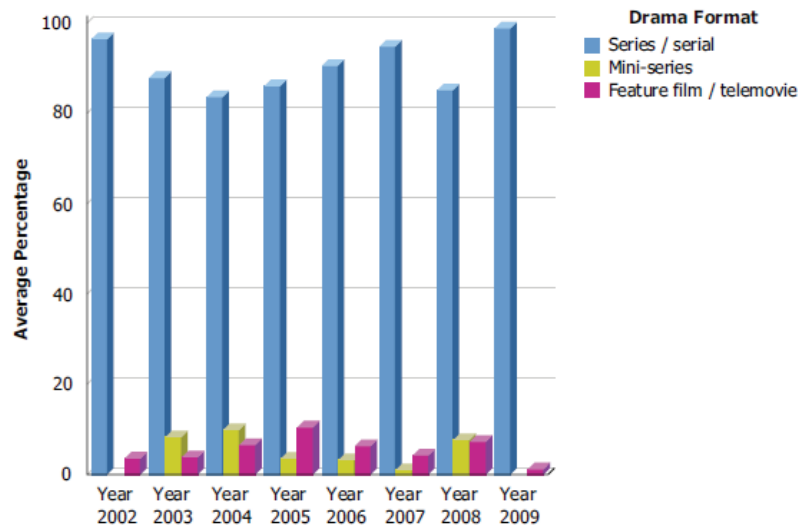

Note: Any discrepancies in the totals are due to rounding.

Seven Network drama genres - Year 2002 to Year 2009

Nine Network drama genres - Year 2002 to Year 2009

Ten Network drama genres - Year 2002 to Year 2009