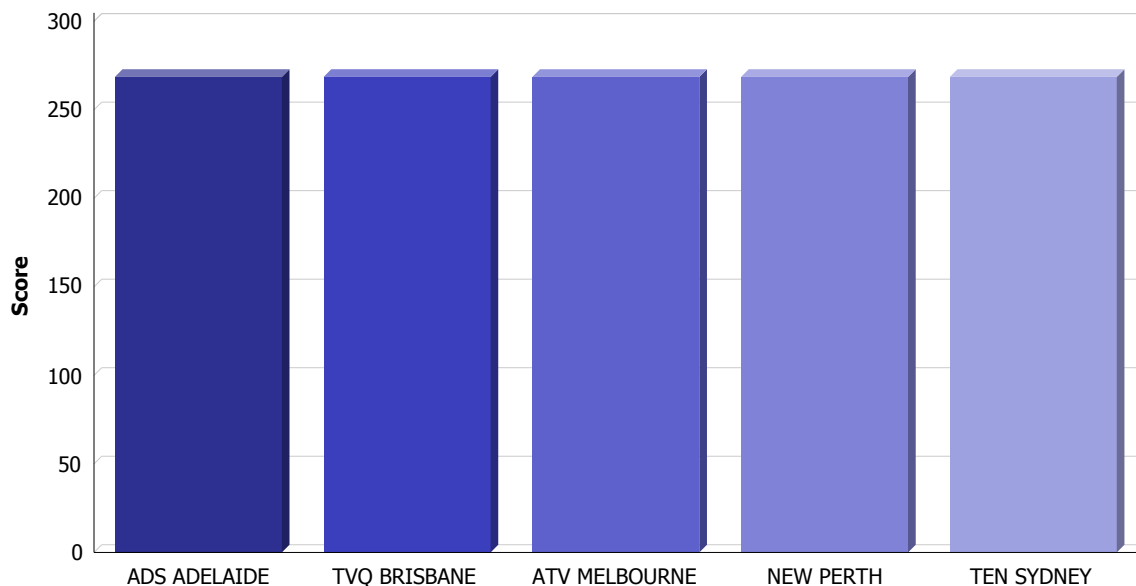

First Release Australian drama - Ten - January 2008 to December 2008