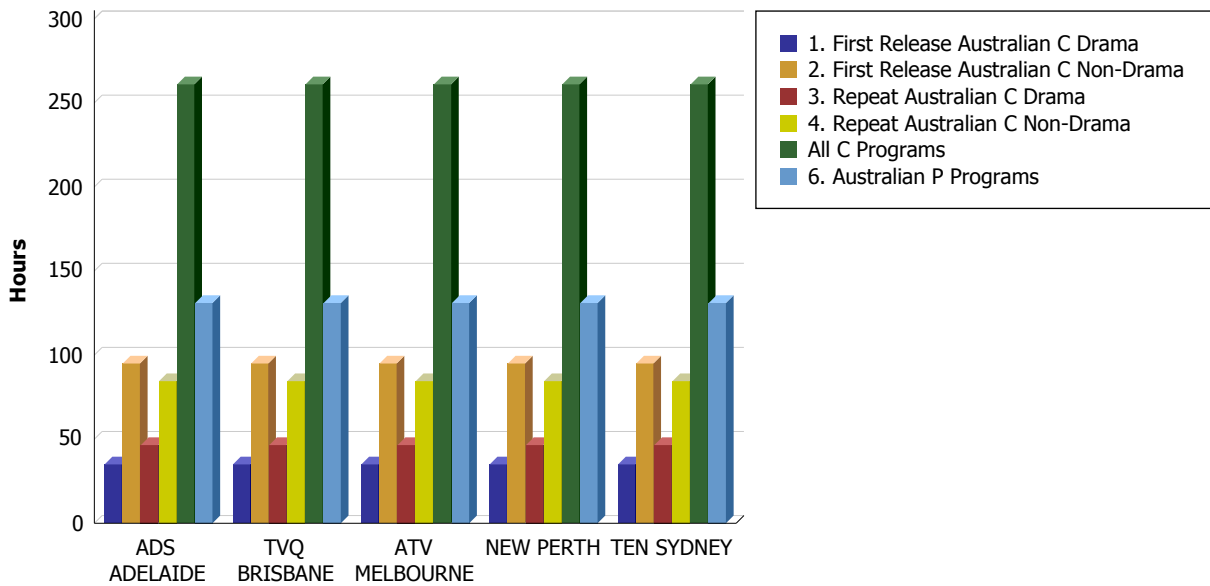

ADS ADELAIDE	TVQ BRISBANE	ATV MELBOURNE	NEW PERTH	TEN SYDNEY
		Hours	Hours	Hours	Hours	Hours
Total		84.50	84.50	84.50	84.50	84.50
All C Programs	Series					
C programs (1 + 2 + 3 + 4 + 5)		261.00	261.00	261.00	261.00	261.00
Minimum annual requirement: 260 hours						
Total		261.00	261.00	261.00	261.00	261.00
6. Australian P Programs	Series					
PUZZLE PLAY	1	21.50	21.50	21.50	21.50	21.50
	2006	97.00	97.00	97.00	97.00	97.00
ROCK IT!	1	12.50	12.50	12.50	12.50	12.50
Minimum annual requirement: 130 hours						
Total		131.00	131.00	131.00	131.00	131.00

C (children's) and P (preschool) programs - Ten - January 2008 to December 2008