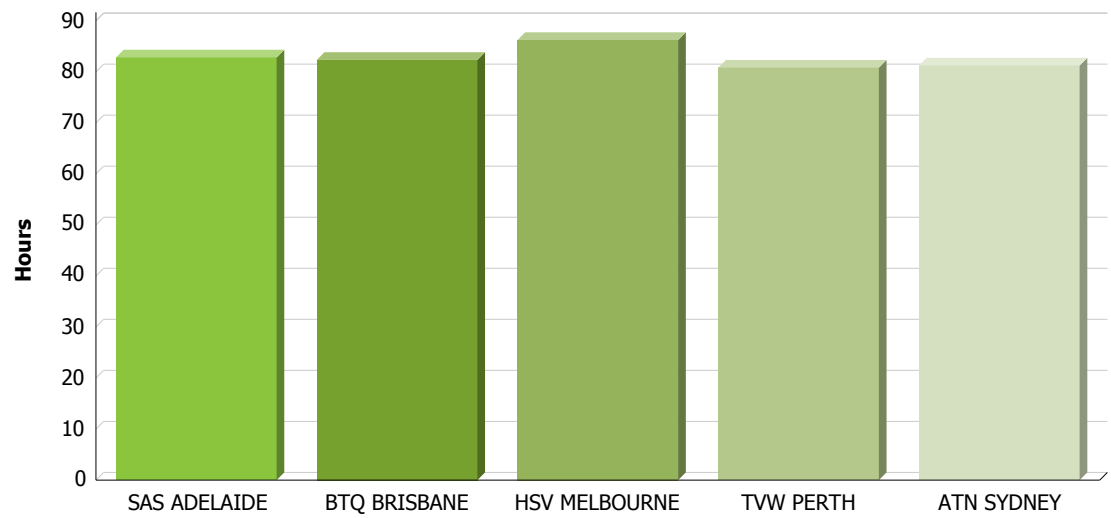

First Release Australian documentary - Seven - January 2008 to December 2008

	SAS ADELAIDE	BTQ BRISBANE	HSV MELBOURNE	TVW PERTH	ATN SYDNEY
Program Name	Hours	Hours	Hours	Hours	Hours
AUSTRALIA'S DEADLIEST SEA CREATURES	0.00	0.00	1.00	0.00	0.00
AUSTRALIA'S GREATEST ISLANDS	0.00	1.00	1.00	0.00	0.00
BORDER PATROL - NZ DRUG SPECIAL (NZ)	0.00	0.00	1.00	0.00	0.00
BORDER PATROL (NZ)	1.00	1.00	1.00	1.00	1.00
BORDER SECURITY - AUSTRALIA'S FRONT LINE	6.50	6.50	6.50	6.50	6.50
BORDERLINE (NZ)	3.50	3.50	3.50	3.00	3.50
BUSH DOCTORS	3.00	3.00	3.00	3.00	3.00
COASTWATCH (NZ)	2.50	2.50	2.50	2.50	1.50
CRASH INVESTIGATION UNIT	4.50	4.50	4.50	4.50	4.50
DRIVEN... LIFE AS A V8 SUPERCAR ROOKIE	1.00	1.00	1.00	1.00	1.00
FIND MY FAMILY	7.50	7.50	7.50	7.50	7.50
MEDICAL EMERGENCY	8.50	8.50	8.50	8.50	8.50
ON THIN ICE: PLIGHT OF THE POLAR BEAR	1.00	1.00	1.00	1.00	1.00
RENTERS (NZ)	2.72	2.73	2.73	2.82	2.73
RSPCA ANIMAL RESCUE	10.00	10.00	10.00	10.00	10.00
SURF PATROL	5.00	5.00	5.00	5.00	5.00
THE BONEYARD	1.00	1.00	1.00	1.00	1.00
THE FORCE - BEHIND THE LINE	8.60	8.60	8.50	8.50	8.50
THE MIGHTY RIVER RUN	0.50	0.00	0.00	0.00	0.00
THE QUIET LIONS	1.00	1.00	1.00	1.00	1.00
THE REAL SEACHANGE	5.00	5.00	5.00	5.00	5.00
THE SHAPE OF THINGS TO COME	1.00	1.00	1.00	1.00	1.00
THE ZOO	5.50	5.50	5.50	5.50	5.50
WILD VETS (NZ)	3.50	2.50	3.50	2.50	3.50
WORKING WITH WILD ANIMALS	0.00	0.00	1.00	0.00	0.00
Minimum annual requirement: 20 hours					
Total	82.82	82.33	86.23	80.82	81.23
Proportion of New Zealand documentary	15.96%	14.86%	16.51%	14.62%	15.06%

First Release Australian documentary - Seven - January 2008 to December 2008