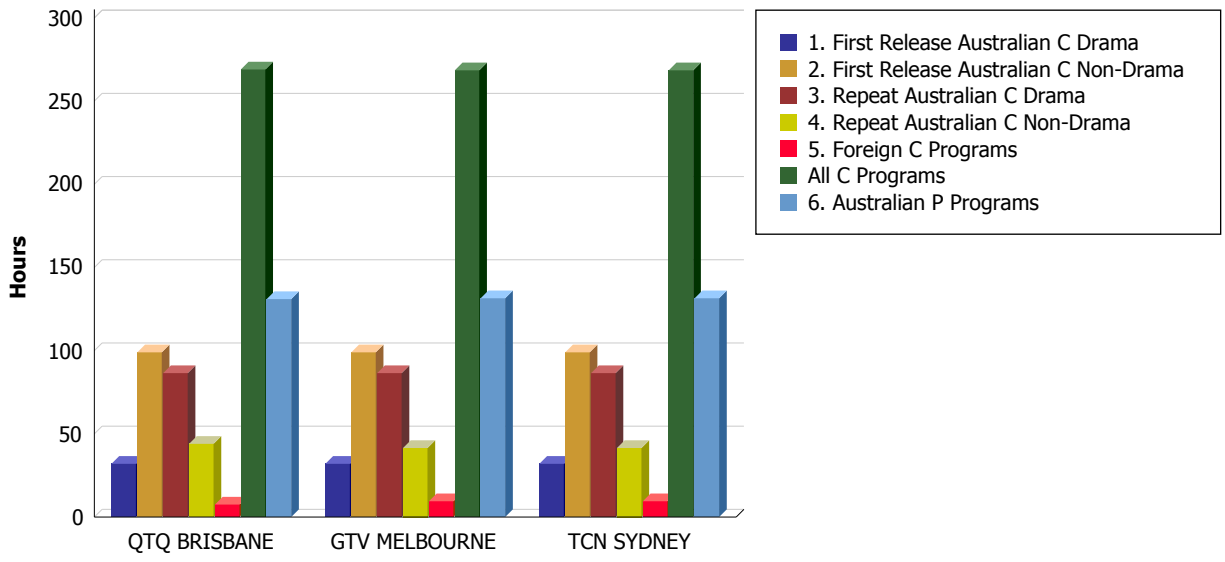

QTQ BRISBANE	GTV MELBOURNE	TCN SYDNEY
		Hours	Hours	Hours
Total		86.50	86.50	86.50
4. Repeat Australian C Non-Drama	Series			
BUSH BEAT	3	0.50	0.00	0.00
	4	1.00	0.50	0.50
SHAK	4	25.50	24.50	24.50
	5	1.50	1.00	1.00
SHARKY'S FRIENDS	1	15.50	15.50	15.50
Minimum annual requirement: n/a hours				
Total		44.00	41.50	41.50
5. Foreign C Programs	Series			
BLUE BUTTERFLY		2.00	2.00	2.00
CHRISTMAS ORANGE		0.50	0.50	0.50
TIMEBLAZERS	1	5.00	7.00	7.00
Minimum annual requirement: n/a hours				
Total		7.50	9.50	9.50
All C Programs	Series			
C programs (1 + 2 + 3 + 4 + 5)		269.00	268.50	268.50
Minimum annual requirement: 260 hours				
Total		269.00	268.50	268.50
6. Australian P Programs	Series			
HERE'S HUMPHREY	7	48.50	49.00	49.00
HI-5	9	22.50	22.50	22.50
	10	22.50	22.50	22.50
KINGDOM OF PARAMITHI	1	15.00	15.00	15.00
NEW MACDONALD'S FARM	3	22.50	22.50	22.50
Minimum annual requirement: 130 hours				
Total		131.00	131.50	131.50

C (children's) and P (preschool) programs - Nine - January 2008 to December 2008