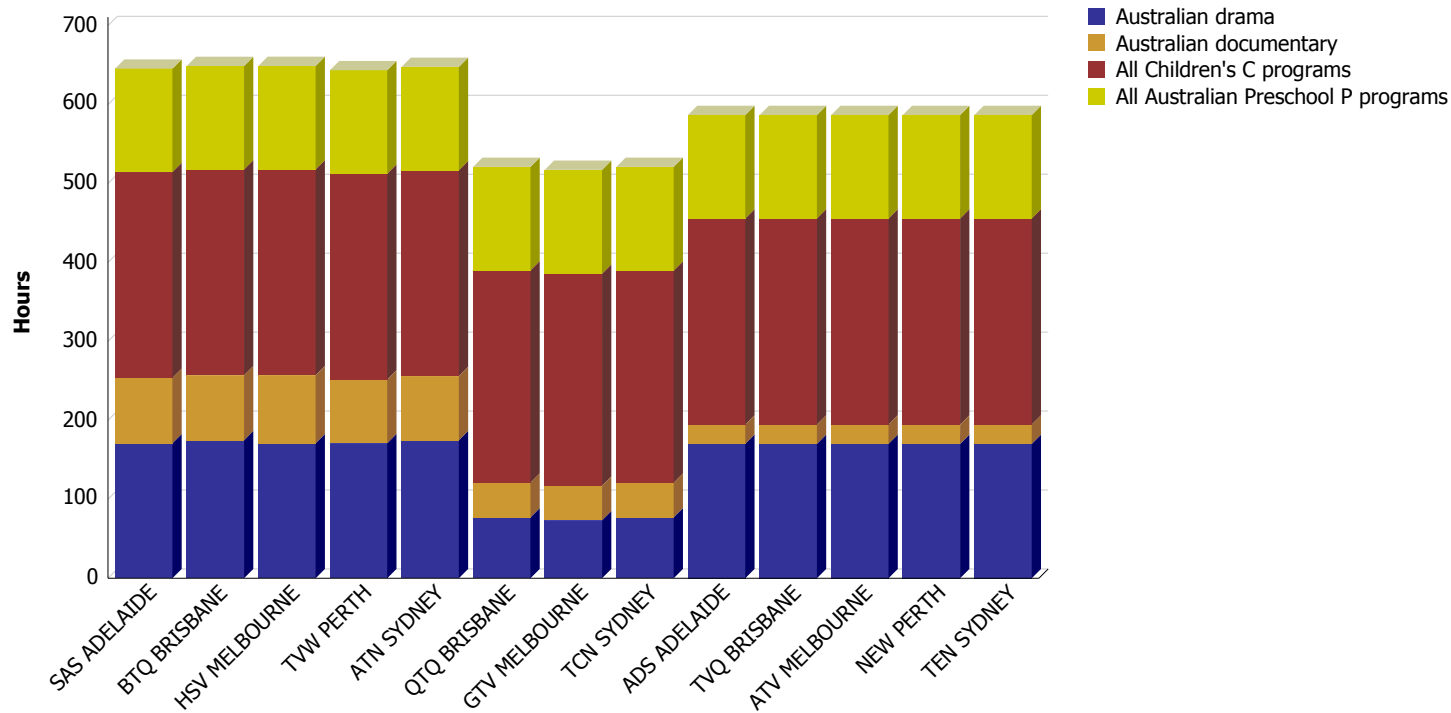

Australian Children's programs - January 2008 to December 2008

First Release Australian drama - Seven - January 2008 to December 2008

Program Name	Drama Format	Format Factor	SAS ADELAIDE		BTQ BRISBANE		HSV MELBOURNE		TVW PERTH		ATN SYDNEY	
			Hours	Score	Hours	Score	Hours	Score	Hours	Score	Hours	Score
ALL SAINTS	SERIES	2.5	40.00	100.00	40.00	100.00	40.00	100.00	40.00	100.00	40.00	100.00
CITY HOMICIDE	SERIES	2.5	14.00	35.00	14.00	35.00	14.00	35.00	14.00	35.00	14.00	35.00
HOME AND AWAY	SERIAL	1	103.00	103.00	105.00	105.00	103.00	103.00	103.00	103.00	105.00	105.00
PACKED TO THE RAFTERS	SERIES	2.5	14.00	35.00	14.00	35.00	14.00	35.00	14.00	35.00	14.00	35.00
WE'RE HERE TO HELP (NZ)	TELEMOVIE	4	0.00	0.00	1.83	7.33	0.00	0.00	0.00	0.00	1.80	7.20
Minimum annual score requirement: 250												
Total			171.00	273.00	174.83	282.33	171.00	273.00	171.00	273.00	174.80	282.20
Proportion of New Zealand drama			0%	0%	1.05%	2.6%	0%	0%	0%	0%	1.03%	2.55%