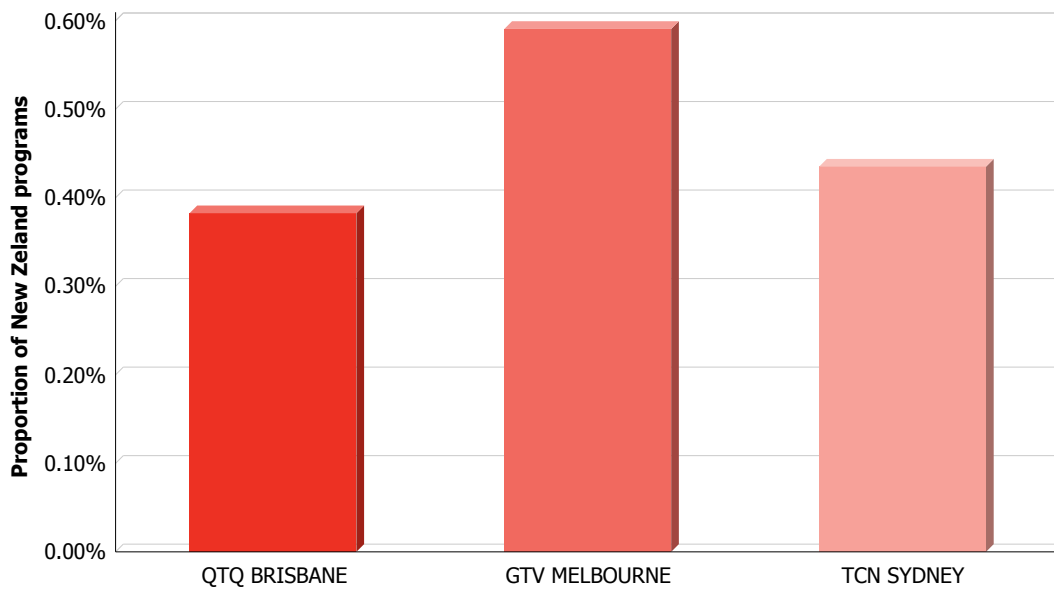

New Zealand programs - Nine - January 2008 to December 2008

		QTQ BRISBANE	GTV MELBOURNE	TCN SYDNEY
Program Name	Quota Claimed	Hours	Hours	Hours
DEADLY SURF	Transmission Quota *	5.65	5.65	5.65
EMERGENCY	Transmission Quota *	1.15	1.15	1.15
MADDIGAN'S QUEST	Transmission Quota *	6.50	6.50	6.50
MOTORWAY PATROL	Transmission Quota *	0.52	8.50	0.00
POLICE TEN 7	Transmission Quota *	2.00	5.00	2.00
SENSING MURDER	Transmission Quota *	9.38	12.12	13.37
(*) Total counted towards transmission quota		25.20	38.92	28.67
Proportion of New Zealand programs counted as Australian content (6am - midnight)		0.38%	0.59%	0.44%

New Zealand programs - Nine - January 2008 to December 2008