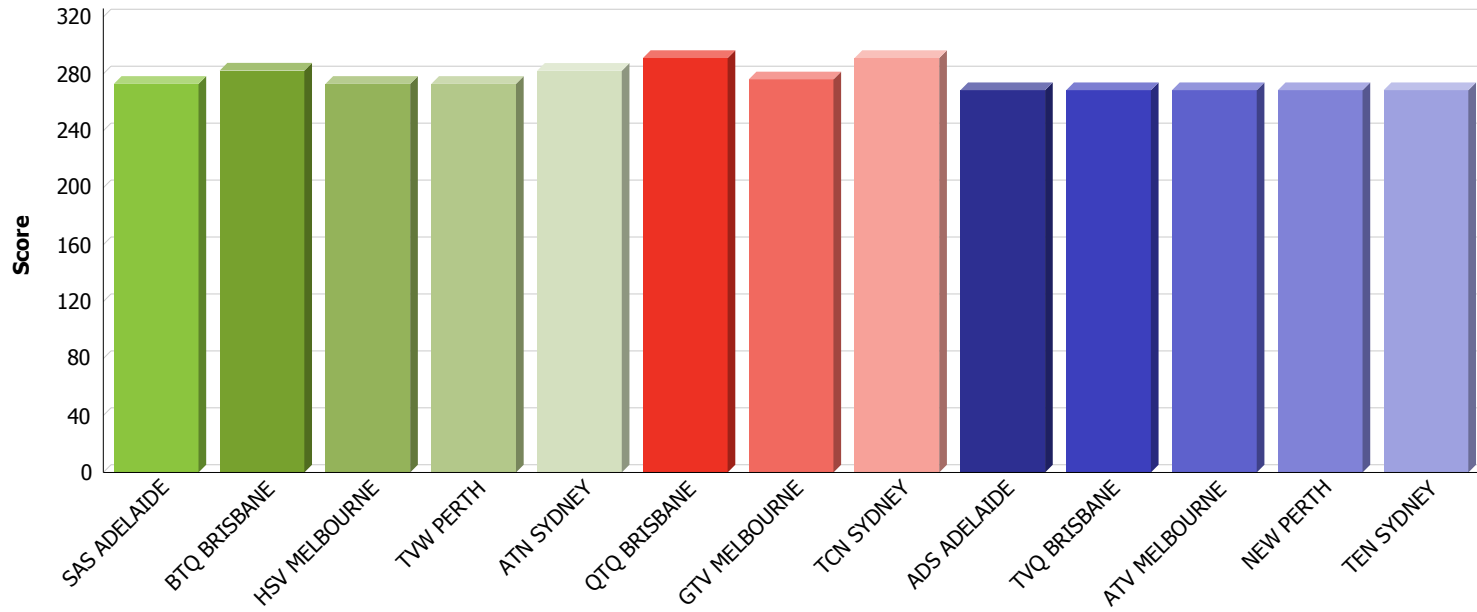

First release Australian Drama Score - January 2008 to December 2008