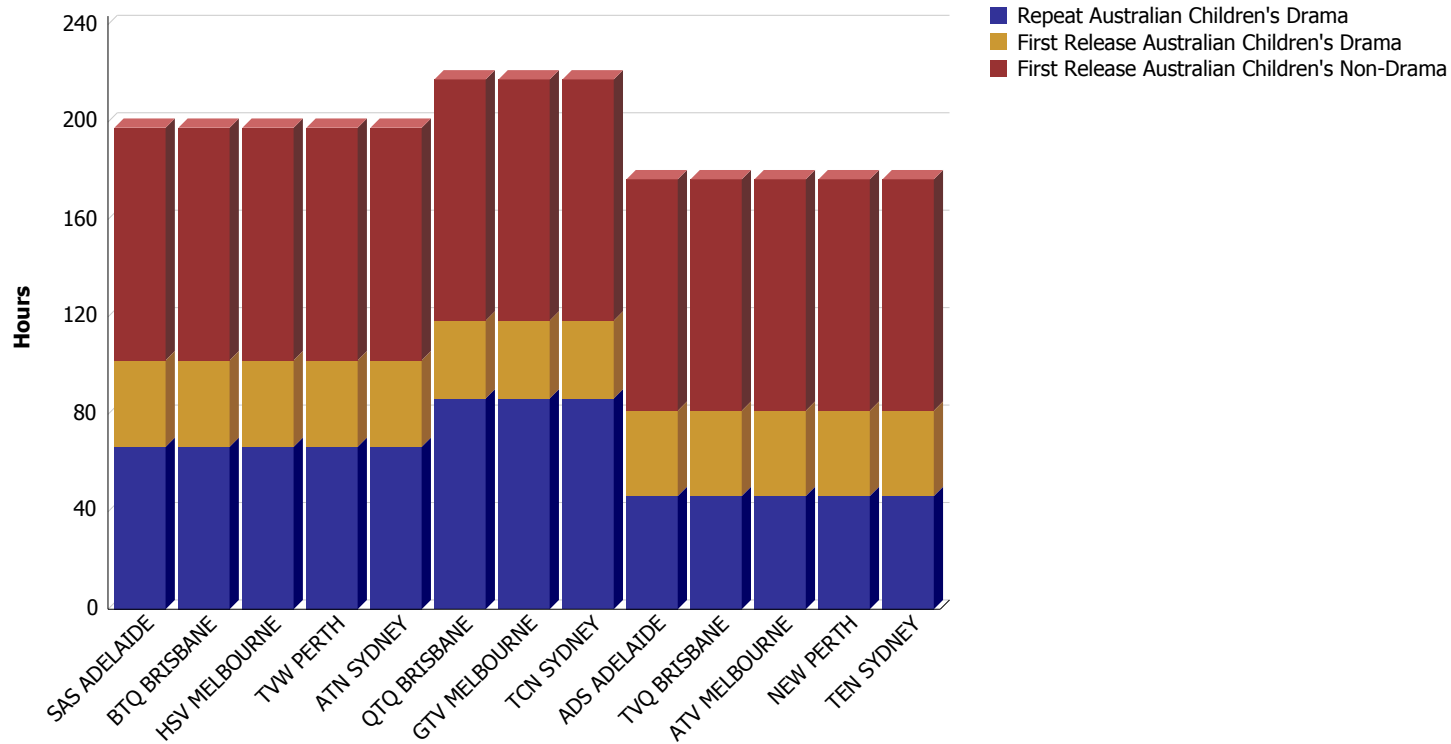

Australian Children's programs - January 2008 to December 2008

First Release Australian drama - Seven - January 2008 to December 2008

Program Name	Drama Format	Format Factor	SAS ADELAIDE		BTQ BRISBANE		HSV MELBOURNE		TVW PERTH		ATN SYDNEY	
			Hours	Score	Hours	Score	Hours	Score	Hours	Score	Hours	Score
ALL SAINTS	SERIES	2.5	40.00	100.00	40.00	100.00	40.00	100.00	40.00	100.00	40.00	100.00
CITY HOMICIDE	SERIES	2.5	14.00	35.00	14.00	35.00	14.00	35.00	14.00	35.00	14.00	35.00
HOME AND AWAY	SERIAL	1	103.00	103.00	105.00	105.00	103.00	103.00	103.00	103.00	105.00	105.00
PACKED TO THE RAFTERS	SERIES	2.5	14.00	35.00	14.00	35.00	14.00	35.00	14.00	35.00	14.00	35.00
WE'RE HERE TO HELP (NZ)	TELEMOVIE	4	0.00	0.00	1.83	7.33	0.00	0.00	0.00	0.00	1.80	7.20
Minimum annual score requirement: 250												
Total			171.00	273.00	174.83	282.33	171.00	273.00	171.00	273.00	174.80	282.20
Proportion of New Zealand drama			0%	0%	1.05%	2.6%	0%	0%	0%	0%	1.03%	2.55%