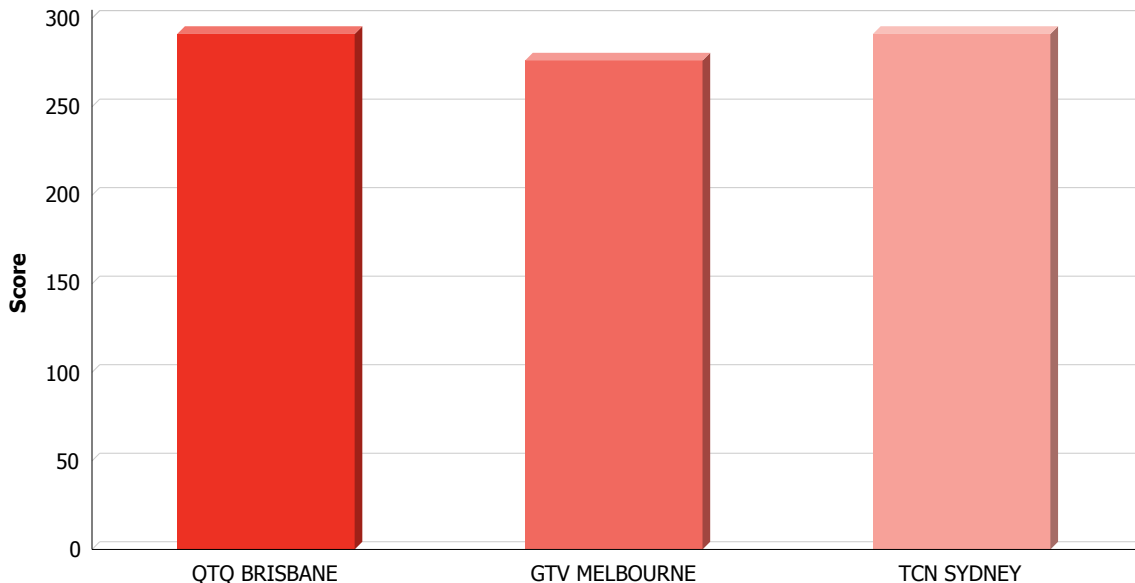

First Release Australian drama - Nine - January 2008 to December 2008

			QTQ BRISBANE		GTV MELBOURNE		TCN SYDNEY	
Program Name	Drama Format	Format Factor	Hours	Score	Hours	Score	Hours	Score
CANAL ROAD	MINI-SERIES	4	13.00	52.00	13.00	52.00	13.00	52.00
CATERPILLAR WISH	FEATURE FILM	4	0.00	0.00	2.17	8.67	0.00	0.00
KOKODA	FEATURE FILM	4	2.00	8.00	2.00	8.00	2.00	8.00
MCLEOD'S DAUGHTERS	SERIES	3	10.00	30.00	10.00	30.00	10.00	30.00
MONSTER HOUSE	SERIES	3	6.00	18.00	6.00	18.00	6.00	18.00
PEACHES	FEATURE FILM	4	0.00	0.00	2.25	9.00	0.00	0.00
SCORCHED	TELEMOVIE	4	2.00	8.00	2.00	8.00	2.00	8.00
SEA PATROL	MINI-SERIES	4	13.00	52.00	13.00	52.00	13.00	52.00
STRIP	MINI-SERIES	4	13.00	52.00	13.00	52.00	13.00	52.00
THE EXTRA	FEATURE FILM	4	2.00	8.00	2.00	8.00	2.00	8.00
TROPFEST FINALS 2008	SERIES	2.5	1.00	2.50	1.00	2.50	1.00	2.50
UNDERBELLY	MINI-SERIES	4	13.17	52.67	5.00	20.00	13.17	52.67
YOU AND YOUR STUPID MATE	FEATURE FILM	4	2.00	8.00	2.00	8.00	2.00	8.00
Minimum annual score requirement: 250								
Total			77.17	291.17	73.42	276.17	77.17	291.17
Proportion of New Zealand drama			0%	0%	0%	0%	0%	0%

First Release Australian drama - Nine - January 2008 to December 2008