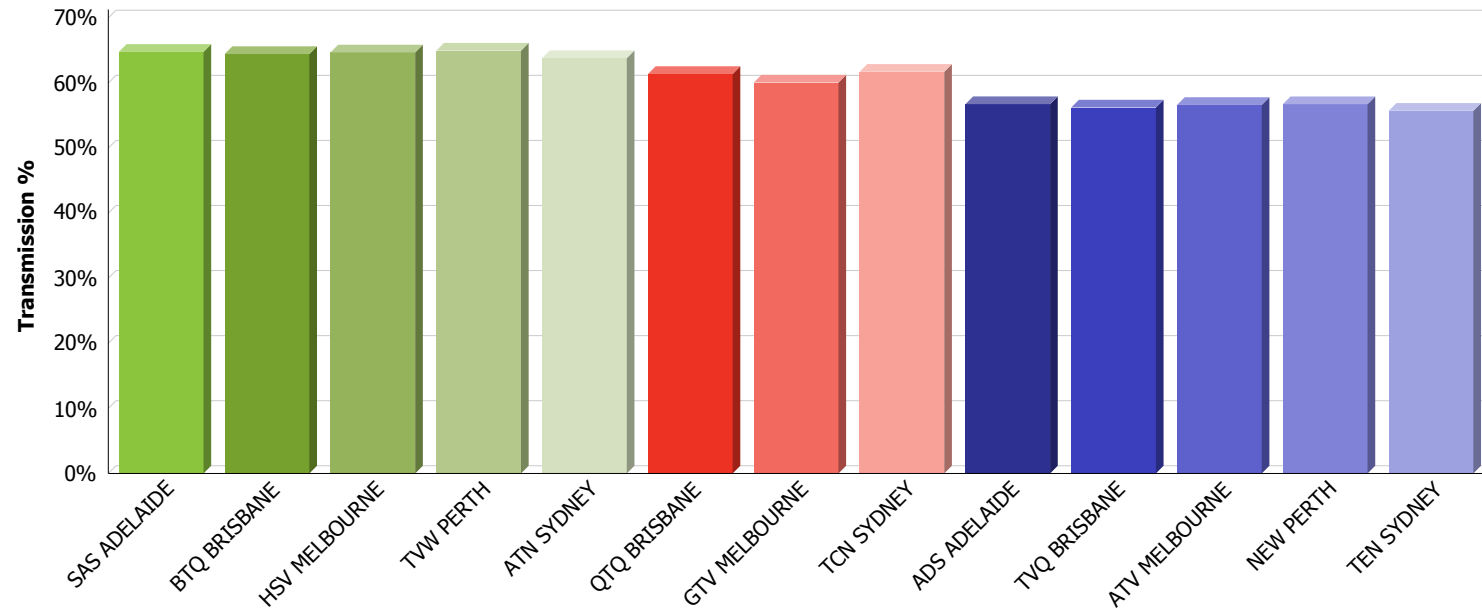

Australian Content Transmission % - January 2008 to December 2008