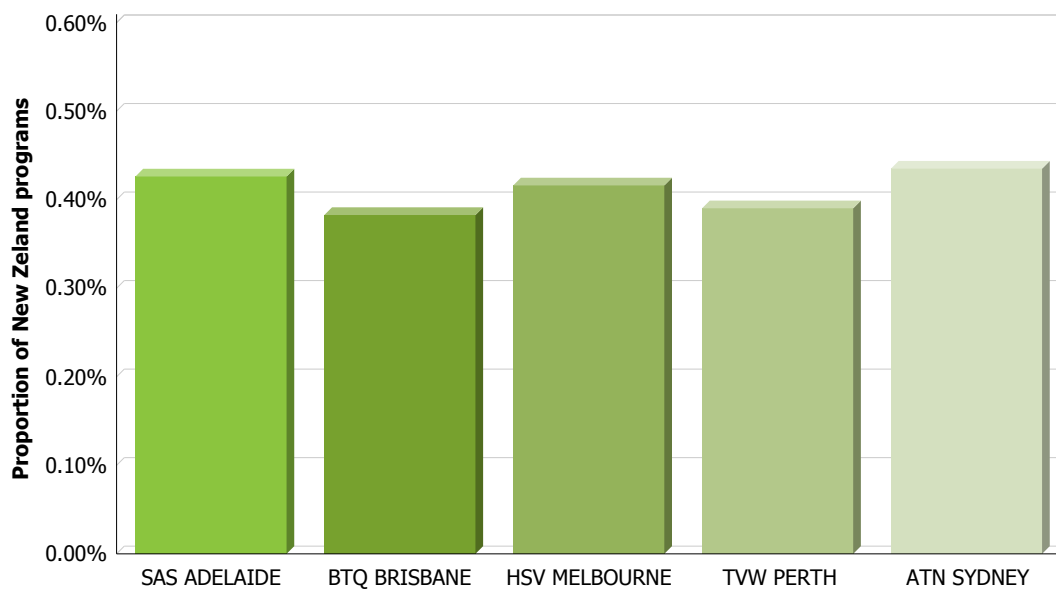

SAS ADELAIDE	BTQ BRISBANE	HSV MELBOURNE	TVW PERTH	ATN SYDNEY
Program Name	Quota Claimed	Hours	Hours	Hours	Hours	Hours
BORDER PATROL	Documentary Quota	1.00	1.00	1.00	1.00	1.00
	Transmission Quota *	5.47	3.48	4.08	7.45	6.12
BORDER PATROL - NZ DRUG SPECIAL	Documentary Quota	0.00	0.00	1.00	0.00	0.00
	Transmission Quota *	0.00	0.00	1.08	0.00	0.00
BORDER PATROL NZ	Transmission Quota *	2.52	0.50	1.07	0.00	0.50
BORDERLINE	Documentary Quota	3.50	3.50	3.50	3.00	3.50
	Transmission Quota *	3.52	3.53	3.52	3.03	3.52
COASTWATCH	Documentary Quota	2.50	2.50	2.50	2.50	1.50
	Transmission Quota *	3.17	3.25	3.23	3.33	3.15
DESTINATION NEW ZEALAND	Transmission Quota *	0.00	0.75	1.07	0.00	0.25
PERFECT STRANGERS	Transmission Quota *	2.03	2.03	2.03	2.03	2.03
RENTERS	Documentary Quota	2.72	2.73	2.73	2.82	2.73
	Transmission Quota *	2.88	2.92	2.88	2.90	2.90
SCU: SERIOUS CRASH UNIT	Transmission Quota *	4.88	4.35	4.87	4.38	4.83
SUMMER CAMP USA	Transmission Quota *	0.03	0.00	0.00	0.00	0.00
WE'RE HERE TO HELP	Drama Quota	0.00	1.83	0.00	0.00	1.80
	Transmission Quota *	0.00	1.83	0.00	0.00	1.80
WILD VETS	Documentary Quota	3.50	2.50	3.50	2.50	3.50
	Transmission Quota *	3.58	2.57	3.58	2.58	3.57
(*) Total counted towards transmission quota		28.08	25.22	27.42	25.72	28.67
Proportion of New Zealand programs counted as Australian content (6am - midnight)		0.43%	0.38%	0.42%	0.39%	0.44%

New Zealand programs - Seven - January 2008 to December 2008