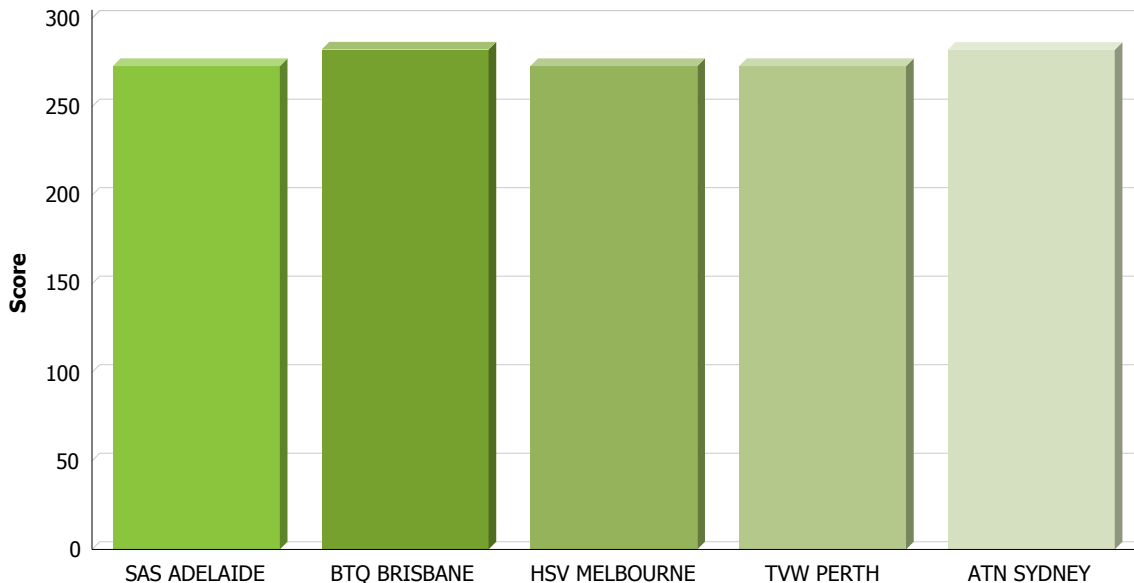

First Release Australian drama - Seven - January 2008 to December 2008

Program Name	Drama Format	Format Factor	SAS ADELAIDE		BTQ BRISBANE		HSV MELBOURNE		TVW PERTH		ATN SYDNEY	
			Hours	Score	Hours	Score	Hours	Score	Hours	Score	Hours	Score
ALL SAINTS	SERIES	2.5	40.00	100.00	40.00	100.00	40.00	100.00	40.00	100.00	40.00	100.00
CITY HOMICIDE	SERIES	2.5	14.00	35.00	14.00	35.00	14.00	35.00	14.00	35.00	14.00	35.00
HOME AND AWAY	SERIAL	1	103.00	103.00	105.00	105.00	103.00	103.00	103.00	103.00	105.00	105.00
PACKED TO THE RAFTERS	SERIES	2.5	14.00	35.00	14.00	35.00	14.00	35.00	14.00	35.00	14.00	35.00
WE'RE HERE TO HELP (NZ)	TELEMOVIE	4	0.00	0.00	1.83	7.33	0.00	0.00	0.00	0.00	1.80	7.20
Minimum annual score requirement: 250												
Total			171.00	273.00	174.83	282.33	171.00	273.00	171.00	273.00	174.80	282.20
Proportion of New Zealand drama			0%	0%	1.05%	2.6%	0%	0%	0%	0%	1.03%	2.55%

First Release Australian drama - Seven - January 2008 to December 2008