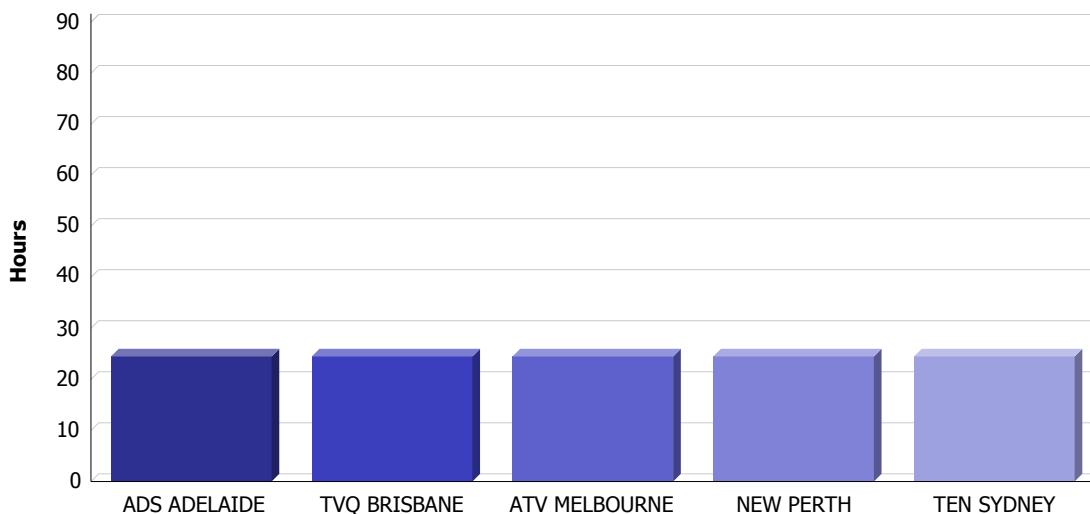

First Release Australian documentary - Ten - January 2008 to December 2008

	ADS ADELAIDE	TVQ BRISBANE	ATV MELBOURNE	NEW PERTH	TEN SYDNEY
Program Name	Hours	Hours	Hours	Hours	Hours
BONDI RESCUE	5.00	5.00	5.00	5.00	5.00
BONDI RESCUE: BALI	2.00	2.00	2.00	2.00	2.00
KENNY'S WORLD	2.50	2.50	2.50	2.50	2.50
SAVING KIDS WITH DAMIEN LEITH	4.00	4.00	4.00	4.00	4.00
TOTALLY AUSTRALIA: ATHLETES OF THE WILD	1.00	1.00	1.00	1.00	1.00
TOTALLY AUSTRALIA: BAXTER'S BASH	1.00	1.00	1.00	1.00	1.00
TOTALLY AUSTRALIA: CYCLONES	1.00	1.00	1.00	1.00	1.00
TOTALLY AUSTRALIA: DEVIL'S ADVOCATE	1.00	1.00	1.00	1.00	1.00
TOTALLY AUSTRALIA: DIAMONDS IN THE ROUGH	1.00	1.00	1.00	1.00	1.00
TOTALLY AUSTRALIA: FINDING CULTURE	1.00	1.00	1.00	1.00	1.00
TOTALLY AUSTRALIA: PANORAMA PUNKS	1.00	1.00	1.00	1.00	1.00
TOTALLY AUSTRALIA: RETREAT OF THE ICE BIRDS	1.00	1.00	1.00	1.00	1.00
TOTALLY AUSTRALIA: STORIES FROM THE HARBOUR	1.00	1.00	1.00	1.00	1.00
TOTALLY AUSTRALIA: WILD FIRE	1.00	1.00	1.00	1.00	1.00
TOTALLY AUSTRALIA: WONDERFUL ISOLATION	1.00	1.00	1.00	1.00	1.00
Minimum annual requirement: 20 hours					
Total	24.50	24.50	24.50	24.50	24.50
Proportion of New Zealand documentary	0%	0%	0%	0%	0%

First Release Australian documentary - Ten - January 2008 to December 2008