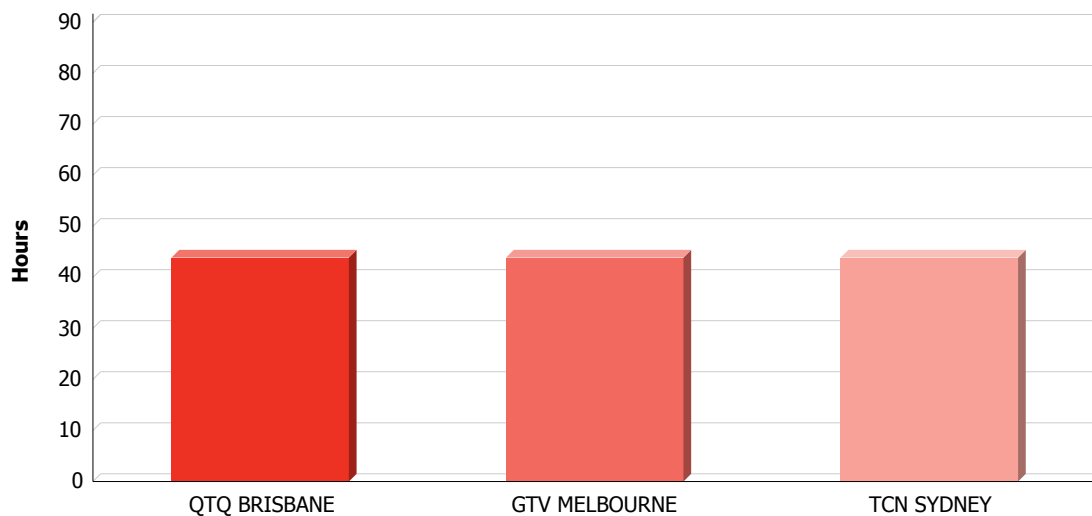

First Release Australian documentary - Nine - January 2008 to December 2008

	QTQ BRISBANE	GTV MELBOURNE	TCN SYDNEY
Program Name	Hours	Hours	Hours
AUSTRALIAN GEOGRAPHIC - BEST OF	3.00	3.00	3.00
FIRE 000	4.00	4.00	4.00
IN THE LINE OF FIRE	1.50	1.50	1.50
MISSING PERSONS UNIT	8.00	8.00	8.00
RFDS: ROYAL FLYING DOCTOR SERVICE	4.00	4.00	3.50
RPA	14.00	14.00	14.00
SCHAPELLE CORBY: THE HIDDEN TRUTH	4.38	4.38	4.38
SEARCH & RESCUE	4.00	4.00	4.00
WILDLIFE MAN FEATURING DAVID IRELAND	1.00	1.00	1.50
Minimum annual requirement: 20 hours			
Total	43.88	43.88	43.88
Proportion of New Zealand documentary	0%	0%	0%

First Release Australian documentary - Nine - January 2008 to December 2008