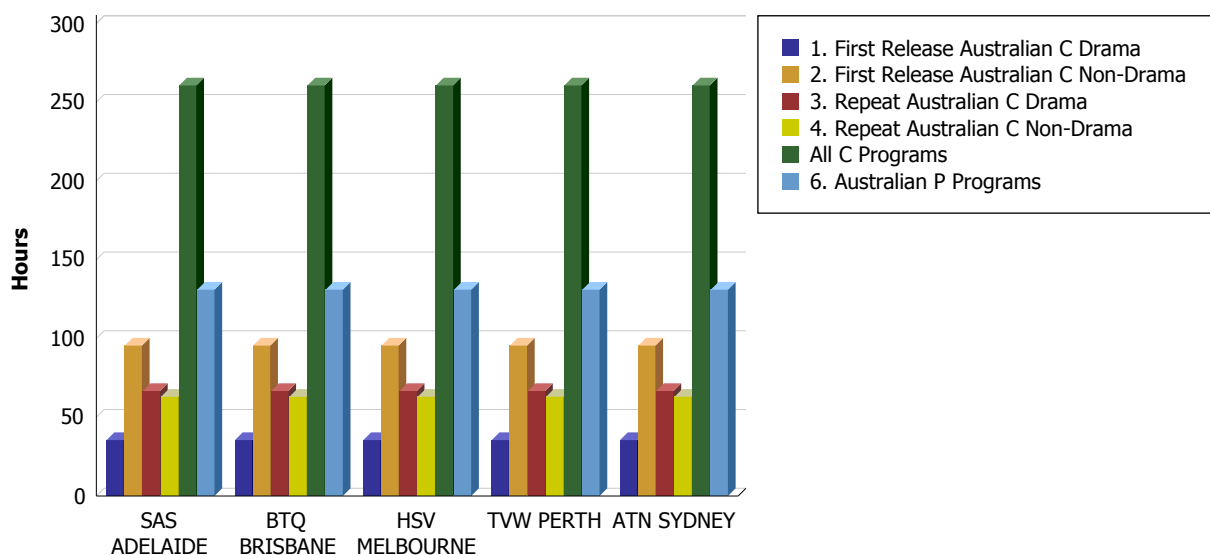

SAS ADELAIDE	BTQ BRISBANE	HSV MELBOURNE	TVW PERTH	ATN SYDNEY
		Hours	Hours	Hours	Hours	Hours
Minimum annual requirement: 8 hours						
Total		66.67	66.67	66.67	66.67	66.67
4. Repeat Australian C Non-Drama						
	Series					
BACKYARD SCIENCE	1	0.00	0.00	0.50	0.00	0.00
	2	10.50	13.00	10.00	10.50	10.50
GIRL TV	1	22.00	19.50	22.00	22.00	22.00
GO GO STOP	2	14.00	14.00	14.00	14.00	14.00
	4	1.50	1.50	1.50	1.50	1.50
IT'S ACADEMIC	2	15.00	15.00	15.00	15.00	15.00
Minimum annual requirement: n/a hours						
Total		63.00	63.00	63.00	63.00	63.00
All C Programs						
	Series					
C programs (1 + 2 + 3 + 4 + 5)		260.67	260.67	260.67	260.67	260.67
Minimum annual requirement: 260 hours						
Total		260.67	260.67	260.67	260.67	260.67
6. Australian P Programs						
	Series					
ALL FOR KIDS	1	10.00	10.00	10.00	10.00	10.00
LARRY THE LAWNMOWER	1	8.50	8.50	8.50	8.50	8.50
PLAYHOUSE DISNEY	4	26.00	26.00	26.00	26.00	26.00
RAGGS	2	32.50	32.50	32.50	32.50	32.50
	3	41.00	41.00	41.00	41.00	41.00
THE FAIRIES	2	13.00	13.00	13.00	13.00	13.00
Minimum annual requirement: 130 hours						
Total		131.00	131.00	131.00	131.00	131.00

C (children's) and P (preschool) programs - Seven - January 2008 to December 2008