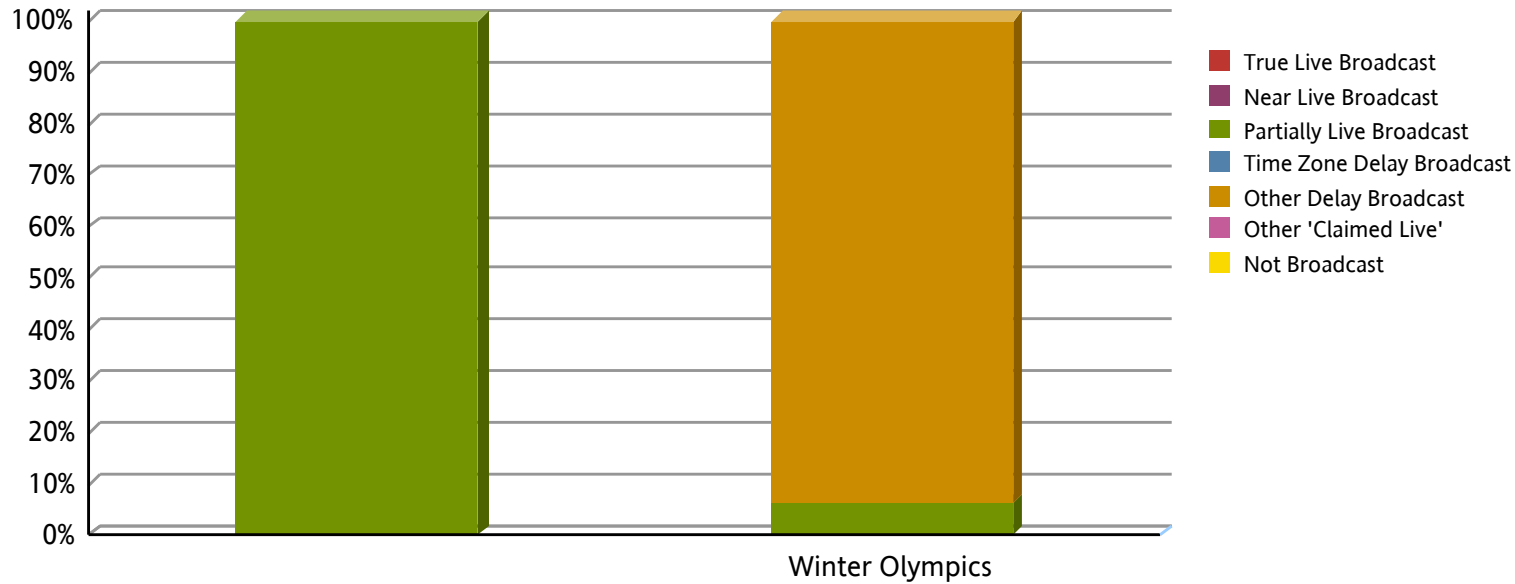

Percentage of Days Broadcast Live in MT ISA TV1, REMOTE CENTRAL & EASTERN AUSTRALIA TV1

Where Live Rights Are Held

Commonwealth Games
Imparja Television
REMOTE CENTRAL & EASTERN AUSTRALIA TV1

Olympics
Seven Central
MT ISA TV1

				Number of Days Where Live Rights Held	True Live Broadcast	Near Live Broadcast	Partially Live Broadcast	Other 'Claimed Live'	Time Zone Delay Broadcast	Other Delay Broadcast	Not Broadcast
Imparja Television	IMP	Commonwealth Games		11	0	0	11	0	0	0	0
Seven Central	ITQ	Olympics	Winter Olympics	16	0	0	1	0	0	15	0